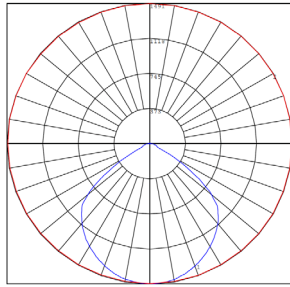

WG-07192022

Photometrics: GNB-25W-MCT-BR-P

BUG Rating: B2-U2-G1

Other Views:

Side View

Lens View

Back View

Performance Table: GNB-25W-MCT-BR-P