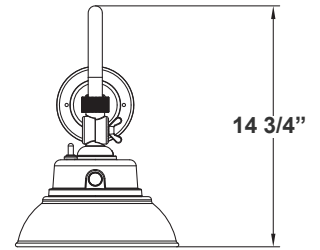

GNB SERIES Outdoor Lighting

GNB-25W-MCT-BR-P
LED GOOSENECK BARN LIGHT

WESTGATE
THE FUTURE IS HERE...AND IT'S QUITE BRIGHT!

Customer Name: _____

Project Name: _____

Note: _____

Type: _____

10"(W) x 14 3/4"(H) x 20 1/6" (D)

Technical Specifications

Electrical:

- Voltage: 120-277V AC 60Hz
- Wattage: 25W
- Power Factor: >0.90
- Efficacy: 120 LPW
- THD: <20%

Mechanical:

- Die-Cast ADC12 Aluminum Alloy, Outdoor Powder Coated
- Lens: High light Transmittance PC, Anti-UV and Fire Resistant
- DC Bottom Photocell Included
- Operating Temperature: -40°F to 104°F
- IP54, Wet Location
- 7-Year Warranty