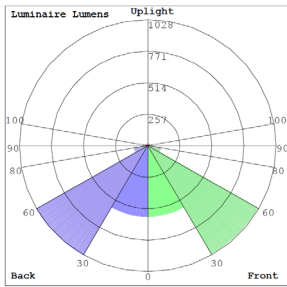

Photometrics: GNB-25W-MCT-BR-P

BUG Rating: B2-U2-G1