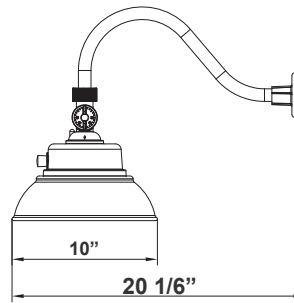

GNB SERIES Outdoor Lighting

GNB-25W-MCT-BR-P
LED GOOSENECK BARN LIGHT

WESTGATE
THE FUTURE IS HERE...AND IT'S QUITE BRIGHT!

Customer Name: _____

Project Name: _____

Note: _____

Type: _____

10"(W) x 14 3/4"(H) x 20 1/6" (D)

Technical Specifications

Electrical:

- Voltage: 120-277V AC 60Hz
- Wattage: 25W
- Power Factor: >0.90
- Efficacy: 120 LPW
- THD: <20%

Mechanical:

- Die-Cast ADC12 Aluminum Alloy, Outdoor Powder Coated
- Lens: High light Transmittance PC, Anti-UV and Fire Resistant
- DC Bottom Photocell Included
- Operating Temperature: -40°F to 104°F
- IP54, Wet Location
- 7-Year Warranty