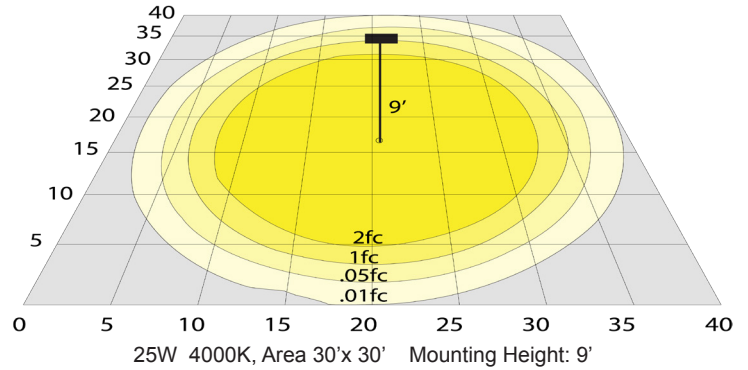

Lighting:

- Dimming: 0-10V Dimming
- Total Lumens: 3000LM
- Multi CCT, Switch is on bottom of Fixture
- Color Temperatures: 3000K/4000K/5000K
- Color Rendering Index: CRI ≥ 70
- Beam Angle: 103.5°
- Rated life: 70,000 Hrs

WG-07192022

Photometrics: GNB-25W-MCT-BR-P

BUG Rating: B2-U2-G1

Other Views:

Side View

Lens View

Back View

Performance Table: GNB-25W-MCT-BR-P