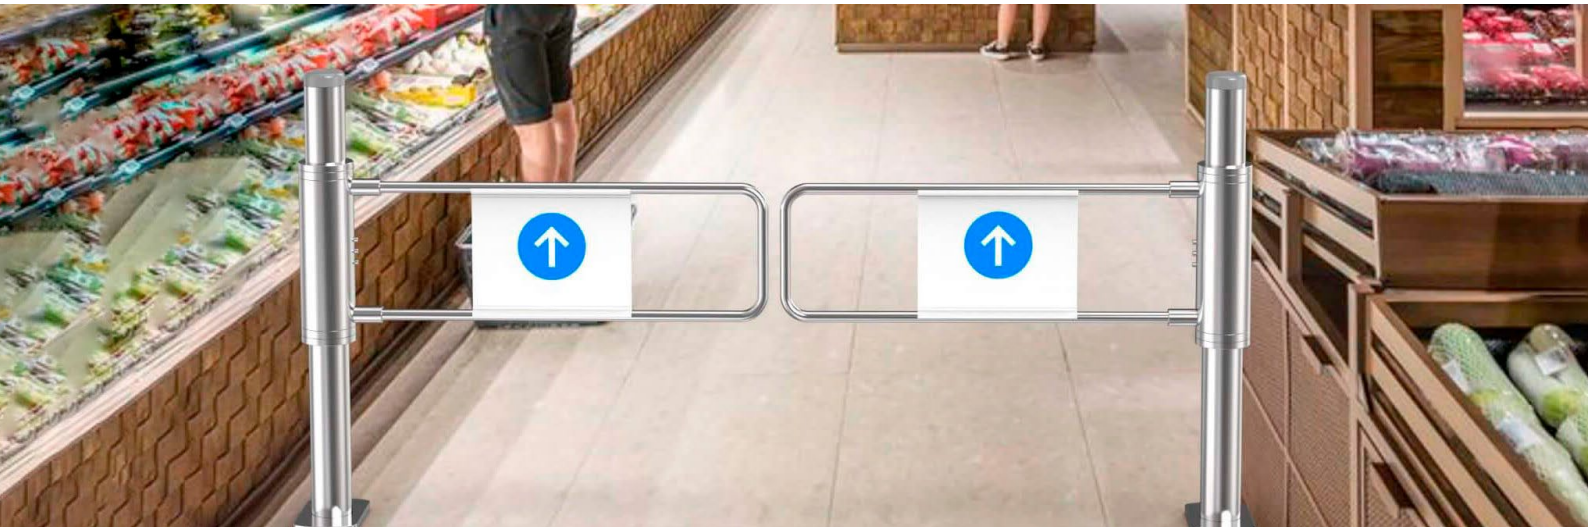

3 years  warranty

Qualica-RD **CAPELLA SUP-1W**

Manual Swing Gate one-way.

Qualica-RD CAPELLA SUP-1W is a one-way **manual swing gate** (indoor or outdoor), made of brushed stainless steel. It can be used without electricity.

It has an 89mm diameter pillar. It can be placed 1 piece (900mm wide passage), or 2 pieces (1800mm wide passage) to support the entrance of 3-4 people at the same time. It has one piece, it supports the passage of wheelchairs, baby carriages, etc.

3 years warranty. Easy to install and maintain. Suitable for indoor or outdoor use. Ideal for supermarket areas and so on.

QUALICA-RD

CAPELLA SUP-1W Manual Swing Gate

Technical specifications

Frame material	Stainless Steel 304
Arm material	Stainless steel 304
Dimensions	989*89*1010mm
Pitch width	900mm (1 unit) / 1800mm (2 units)
Net weight	25kg/unit
Direction of flow	Unidirectional
Flow rate	40 persons per minute
Manual push	Left or right