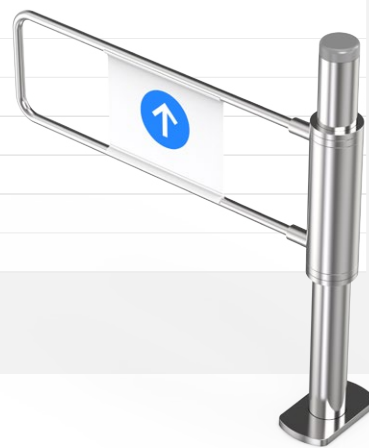

3 years  warranty

Qualica-RD **CAPELLA SUP-1W**

Manual Swing Gate one-way.

Qualica-RD CAPELLA SUP-1W is a one-way **manual swing gate** (indoor or outdoor), made of brushed stainless steel. It can be used without electricity.

It has an 89mm diameter pillar. It can be placed 1 piece (900mm wide passage), or 2 pieces (1800mm wide passage) to support the entrance of 3-4 people at the same time. It has one piece, it supports the passage of wheelchairs, baby carriages, etc.

3 years warranty. Easy to install and maintain. Suitable for indoor or outdoor use. Ideal for supermarket areas and so on.

QUALICA-RD

CAPELLA SUP-1W Manual Swing Gate

Technical specifications

Frame material	Stainless Steel 304
Arm material	Stainless steel 304
Dimensions	989*89*1010mm
Pitch width	900mm (1 unit) / 1800mm (2 units)
Net weight	25kg/unit
Direction of flow	Unidirectional
Flow rate	40 persons per minute
Manual push	Left or right

Dimensions (mm)

*The central area of the revolving door can be customized with your company logo.