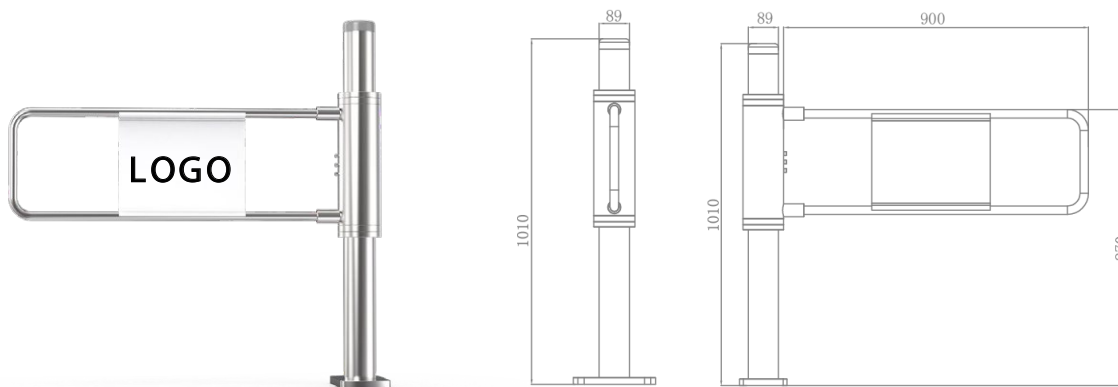

3 years  warranty

Qualica-RD **CAPELLA SUP-1W**

Manual Swing Gate one-way.

Qualica-RD CAPELLA SUP-1W is a one-way **manual swing gate** (indoor or outdoor), made of brushed stainless steel. It can be used without electricity.

It has an 89mm diameter pillar. It can be placed 1 piece (900mm wide passage), or 2 pieces (1800mm wide passage) to support the entrance of 3-4 people at the same time. It has one piece, it supports the passage of wheelchairs, baby carriages, etc.

3 years warranty. Easy to install and maintain. Suitable for indoor or outdoor use. Ideal for supermarket areas and so on.

QUALICA-RD

CAPELLA SUP-1W Manual Swing Gate

Technical specifications

Frame material	Stainless Steel 304
Arm material	Stainless steel 304
Dimensions	989*89*1010mm
Pitch width	900mm (1 unit) / 1800mm (2 units)
Net weight	25kg/unit
Direction of flow	Unidirectional
Flow rate	40 persons per minute
Manual push	Left or right

Dimensions (mm)

*The central area of the revolving door can be customized with your company logo.