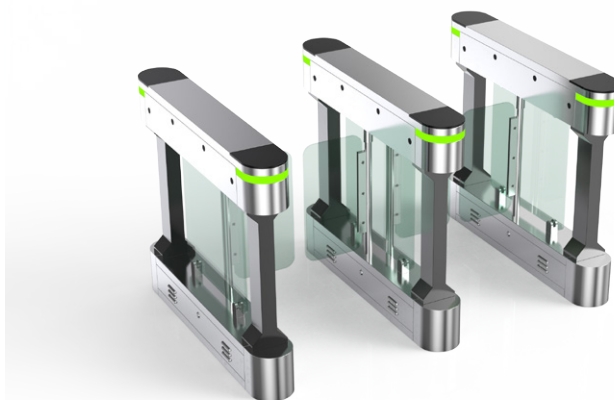

# Qualica-RD ACRUX

We don't just sell turnstiles. We offer complete access control solutions.

**Qualica-RD ACRUX.** On this turnstile you can choose the material of the blades; flexible plexiglass 600-900mm or stainless steel arm that can reach 600-1200 mm. Suitable for both indoor and outdoor use.

The body is brushed stainless steel, sturdy, rigid, rustproof, waterproof and durable. It is suitable for people in wheelchairs, bicycles and large volume luggage.

**3-year warranty.** Ideal for areas with general pedestrian traffic; parks, schools, factories, libraries, movie theaters, gymnasiums, etc.

## Features

- It is ideal for both indoor and outdoor.
- Automatic reset function: the winch arm will automatically lock within 5 sec (can be adjusted) if the passenger delay is given to the entrance.
- RFID, fingerprint and biometric reading device can be integrated.
- In case of emergency, the arms will open automatically to allow free passage when power off.

## Technical Specifications

<b>Frame material</b>	304 stainless steel + Plexiglas arm
<b>Arm material</b>	Transparent Plexiglas or stainless steel 304
<b>Dimensions</b>	1200 *185 * 1020mm
<b>Net weight</b>	60kg/pcs (single core), 80kg/pcs (double core)
<b>Pitch width</b>	- Plexiglass arm support: 600mm( standard), 900mm( handicapped) - Stainless steel arm support: 600mm( standard), 1200mm( handicap)
<b>Pitch direction</b>	Unidirectional and Bidirectional
<b>MCBF</b>	5 million
<b>Power supply</b>	AC220V/110V, 50/60Hz
<b>Operating voltage</b>	24V DC
<b>Power consumption</b>	40W
<b>Operating temperature</b>	-20 °C - 75 °C
<b>Operating humidity</b>	0 ~ 95% (no freezing)
<b>Operating environment</b>	Indoor / Outdoor (shelter)
<b>Flow rate</b>	35-40 persons per minute
<b>LED indicator</b>	Two LED indicators on top: green input. red × no input
<b>Infrared sensor</b>	6 pairs (standard)
<b>Emergency</b>	Automatic opening of arm when power is cut off.
<b>Communication</b>	Dry contact, relay signal, RS485