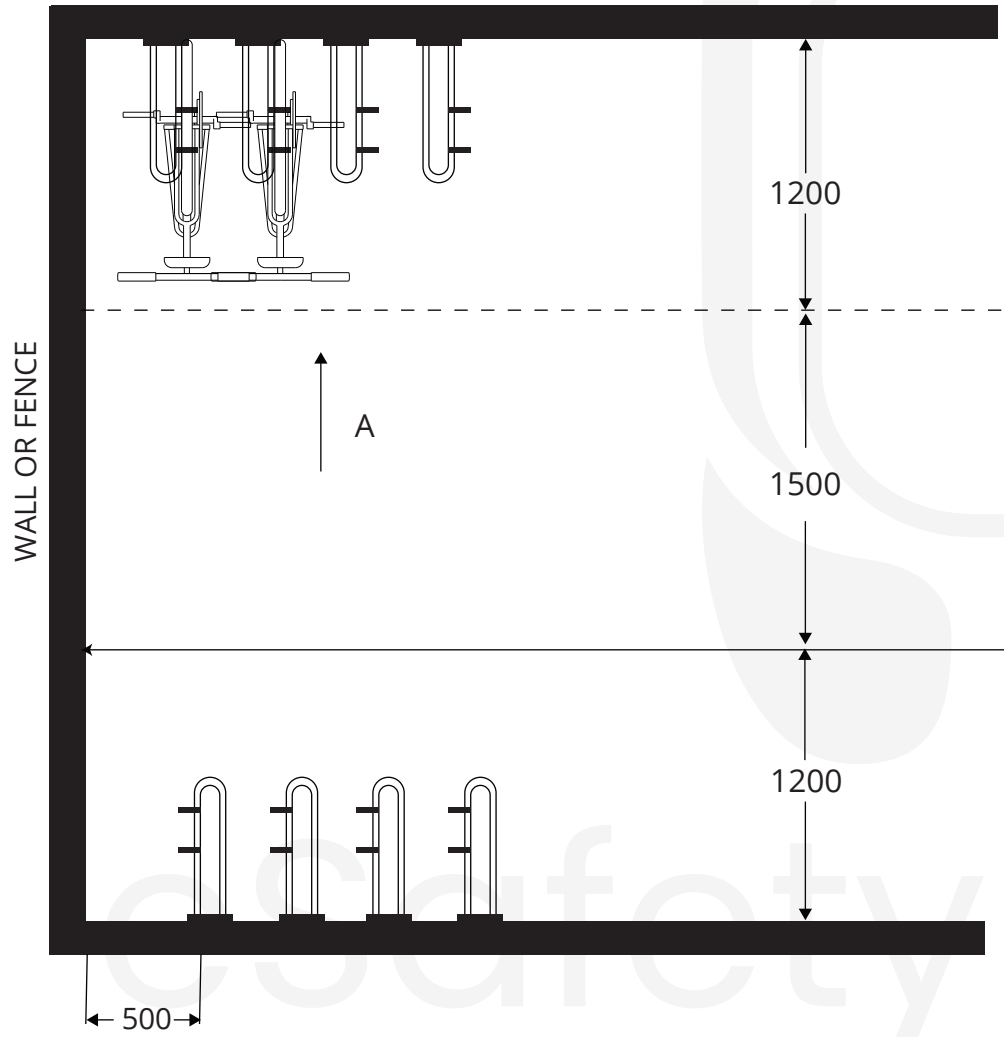

Floor Space requirements

Wall Mounted Bike Rack - Single

1300 291 700

37 Bentley Street Wetherill Park NSW 2164

www.esafetysupplies.com.au

PLAN VIEW

ELEVATION VIEW FROM A

NOTES:

- 1) 700mm WHEN RAILS ARE INSTALLED AT THE SAME HEIGHT AND NOT STAGGERED AS SHOWN. COMPLIES TO AS2890.3:2015
- 2) 500mm STAGGERED HEIGHT AS SHOWN COMPLIES TO AS2890.3:2015
- 3) 400mm AND STAGGERED HEIGHT BUT IS NOT TO AS2890.3:2015