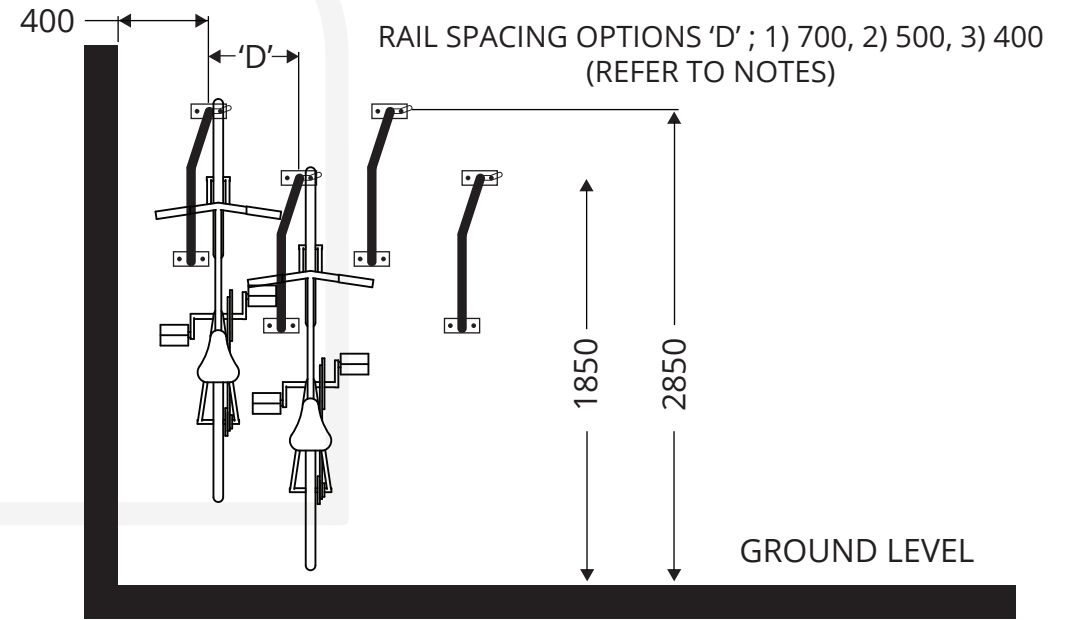

Floor Space requirements

Wall Mounted Bike Rack - Single

1300 291 700

37 Bentley Street Wetherill Park NSW 2164

www.esafetysupplies.com.au

PLAN VIEW

ELEVATION VIEW FROM A

NOTES:

- 1) 700mm WHEN RAILS ARE INSTALLED AT THE SAME HEIGHT AND NOT STAGGERED AS SHOWN. COMPLIES TO AS2890.3:2015
- 2) 500mm STAGGERED HEIGHT AS SHOWN COMPLIES TO AS2890.3:2015
- 3) 400mm AND STAGGERED HEIGHT BUT IS NOT TO AS2890.3:2015