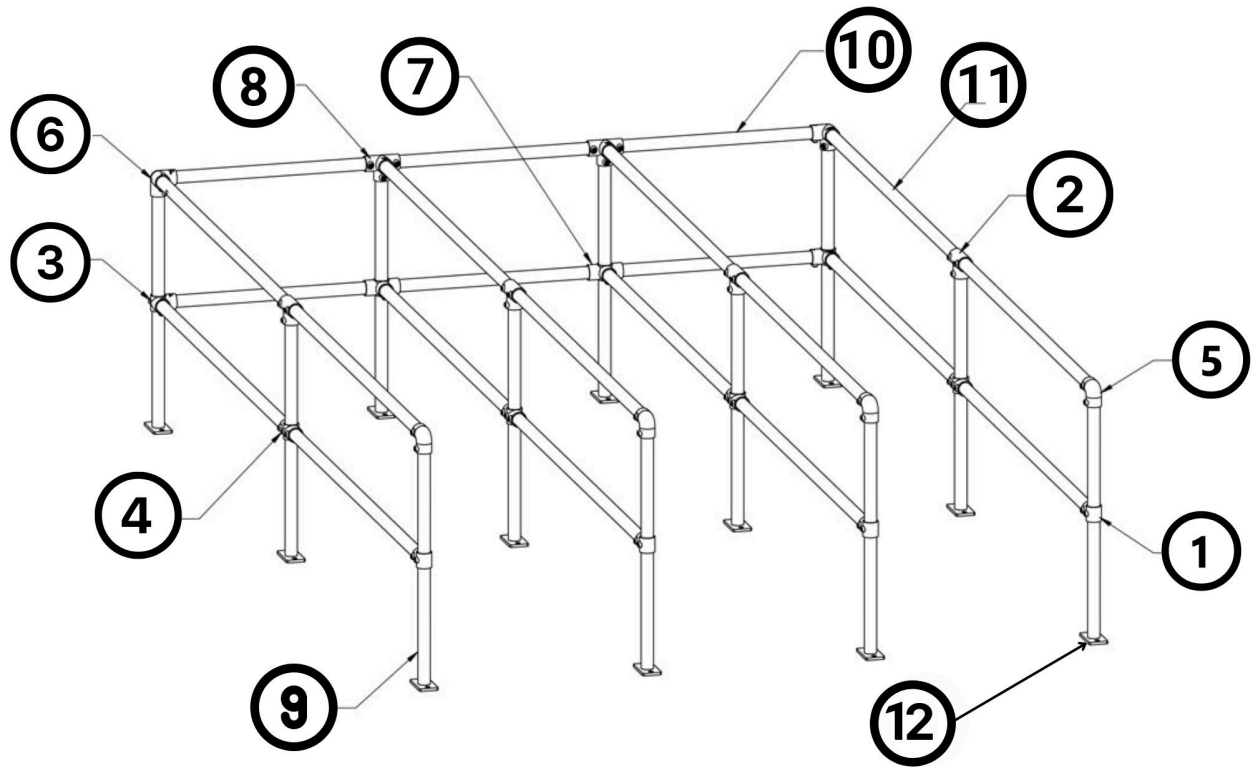

Triple Trolley Bay - Surface Mount

ITEM NO.	PART NUMBER	DESCRIPTION	QTY
1	COPE-101D	Short Tee	4
2	COPE-104D	Long Tee	4
3	COPE-116D	Corner Middle Cross	2
4	COPE-119D	Cross	4

5	COPE-125D	Elbow	4
6	COPE-128D	Corner Top Cross	2
7	COPE-176D	Side Outlet Tee	2
8	COPE-177D	Side Outlet Top	2
9	1000mm	48.3mm OD Tube	12
10	800mm	48.3mm OD Tube	6
11	1950mm	48.3mm OD Tube	16
12	COPE-132	Base Plate	12