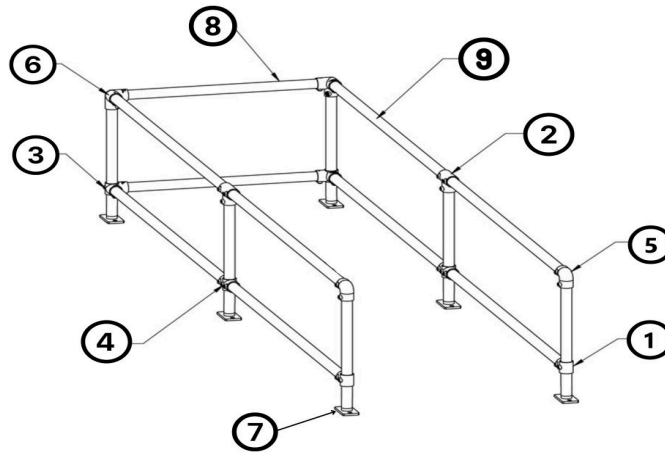

Single Trolley Bay - Surface Mount

ITEM NO.	PART NUMBER	DESCRIPTION	QTY
1	COPE-101D	Short Tee	2
2	COPE-104D	Base Flange	2
3	COPE116D	Corner Middle Cross	2
4	COPE-119D	Cross	2
5	COPE-125D	Elbow	2
6	COPE-128D	Corner Top Cross	2
7	COPE-132D	Base Plate	6
8	800mm	48.3mm OD Tube	8
9	1950mm	48.3mm OD Tube	8