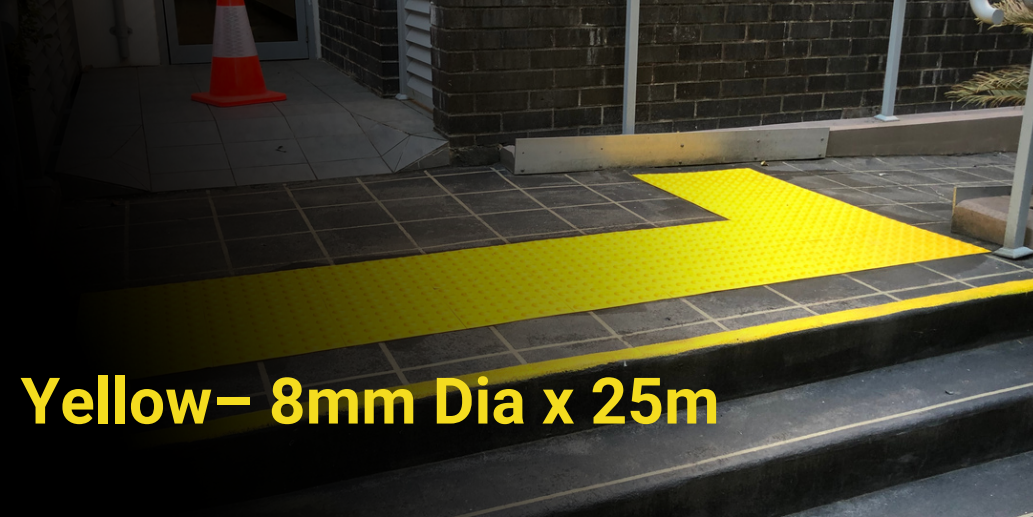

eSafety Supplies

PRODUCT DATA SHEET

Plastic Chain Roll | Yellow – 8mm Dia x 25m

PRODUCT INFORMATION

PRODUCT PLASTIC CHAIN

CODE PCR-Y-25M

MATERIAL PLASTIC

DIMENSIONS 8mm Dia x 25m

COLOURS PLASTIC