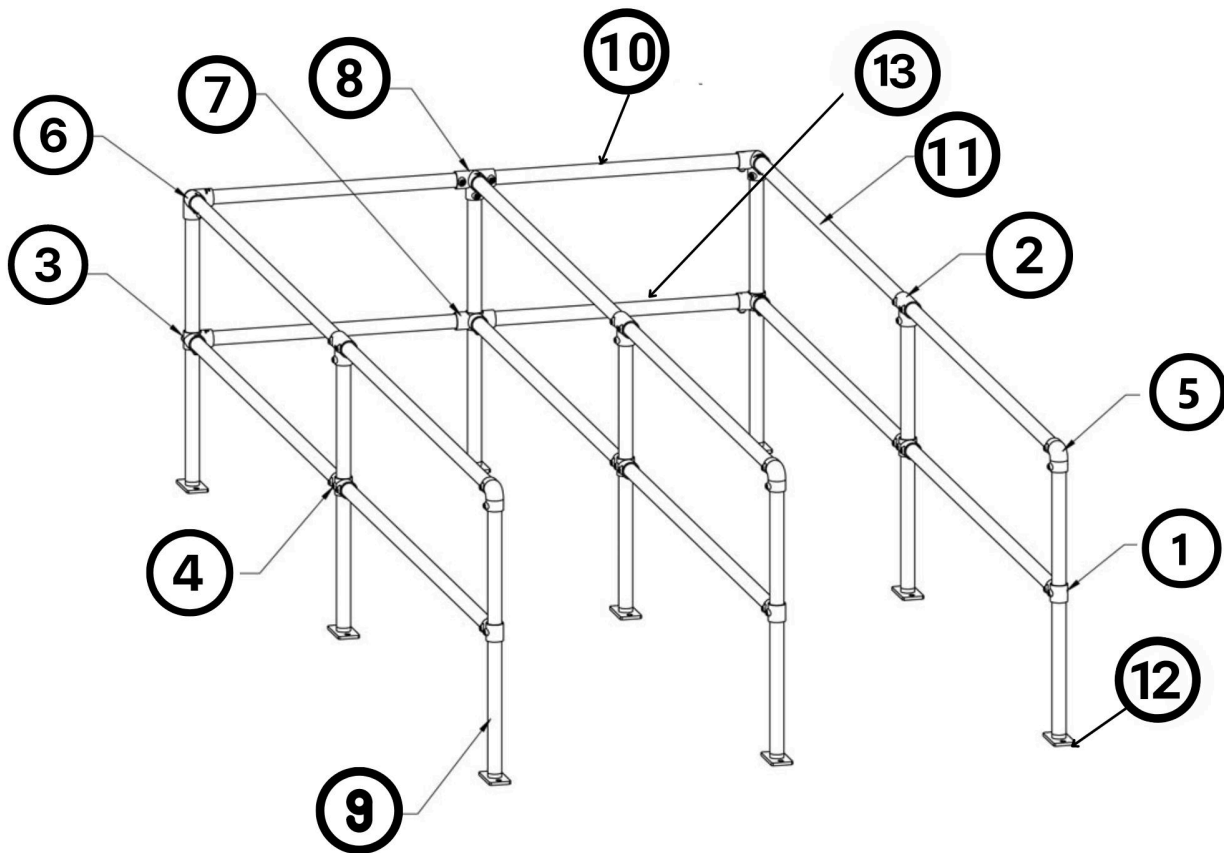

### Double Trolley Bay - Surface Mount

ITEM NO.	PART NUMBER	DESCRIPTION	QTY
1	COPE-101D	Short Tee	3
2	COPE-104D	Base Flange	3
3	COPE-116D	Corner Middle Cross	3

4	COPE-119D	Cross	3
5	COPE-125D	Elbow	3
6	COPE-128D	Corner Top Cross	2
7	COPE-176D	Side Outlet Tee	1
8	COPE177D	Side Outlet Top	1
9	800mm	48.3mm OD Tube	9
10	1600mm	48.3mm OD Tube	1
11	1950mm	48.3mm OD Tube	12
12	COPE-132D	Base Plate	9
13	800mm	48.3mm OD Tube	2