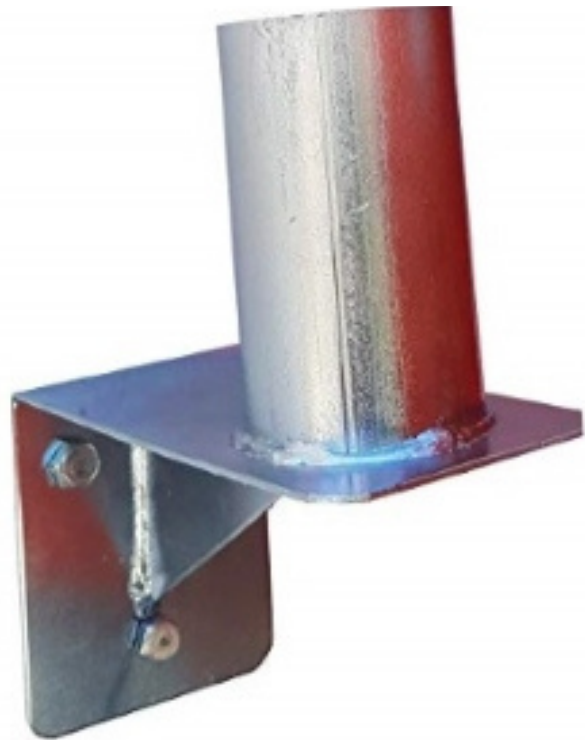

eSafety Supplies

PRODUCT DATA SHEET

Convex Mirror – Wall Bracket

PRODUCT INFORMATION

PRODUCT Wall Bracket

CODE CM-WB

HOW TO SPECIFY

DESCRIPTION

These convex mirror or safety mirror wall brackets are only suitable for convex mirrors supplied by eSafety Supplies.

MANUFACTURER

eSafety Supplies
P: 1300 291 700
E: SALES@ESAFETYSUPPLIES.COM.AU
W: WWW.ESAFETYSUPPLIES.COM.AU