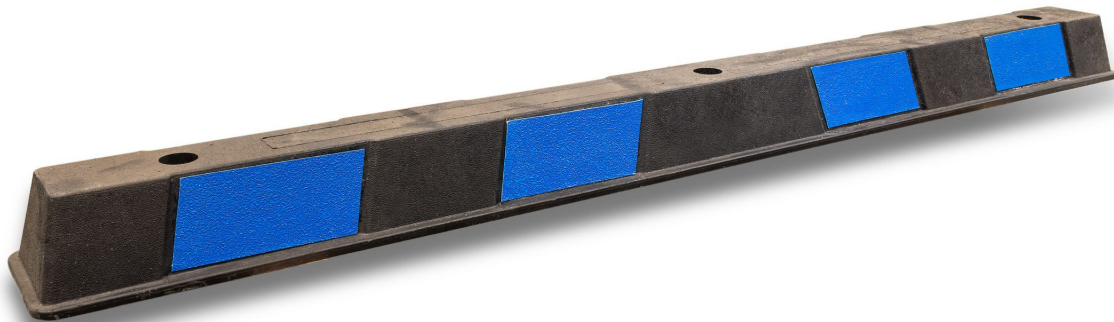

# Disabled Premium **WHEEL STOP**

## PRODUCT INFORMATION

<b>SKU</b>	WS-D	<b>WEIGHT</b>	15.3KG
<b>DESCRIPTION</b>	DISABLED WHEEL STOP	<b>LENGTH</b>	1650MM
<b>MATERIAL</b>	100% RECYCLED MATERIAL	<b>WIDTH</b>	150MM
<b>WARRANTY</b>	5 YEARS	<b>HEIGHT</b>	100MM
<b>FIXING</b>	<b>ASPHALT - 12MM X 300MM ASPHALT SPIKE</b> <b>CONCRETE - 12MM X 150MM CONCRETE SCREW BOLT</b>		