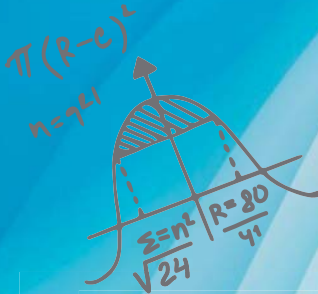

CROWN WHITE BOARD
BOARD **SUPER TANK**
MARKER
NONTOXIC INK

CBM-1000

White Board Marker

Quick drying ink, non-toxic alcohol based dry erase ink
No noise and scratch when writing
Wipes off easily with dry cloth
Bullet & Chisel type, crush resistant fiber tip
Available bullet and chisel nib