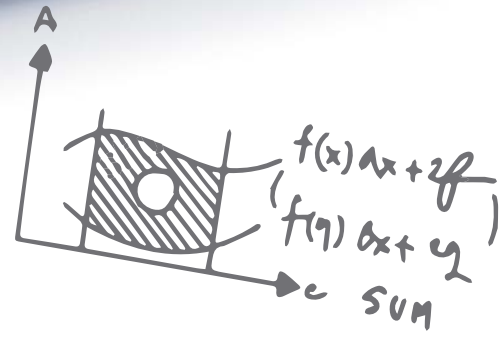

CROWN WHITE BOARD
BOARD **SUPER TANK**
MARKER
NONTOXIC INK

CBM-1000

White Board Marker

Quick drying ink, non-toxic alcohol based dry erase ink
No noise and scratch when writing
Wipes off easily with dry cloth
Bullet & Chisel type, crush resistant fiber tip
Available bullet and chisel nib