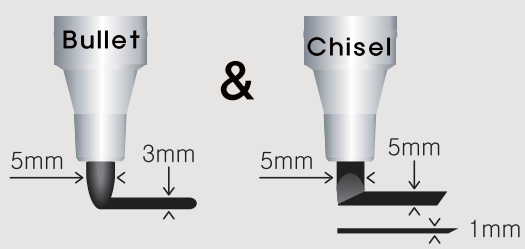

CROWN WHITE BOARD
BOARD **SUPER TANK**
MARKER
NONTOXIC INK

CBM-1000

White Board Marker

Quick drying ink, non-toxic alcohol based dry erase ink
No noise and scratch when writing
Wipes off easily with dry cloth
Bullet & Chisel type, crush resistant fiber tip
Available bullet and chisel nib