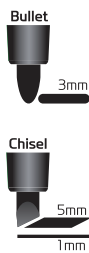

CPM-800

Permanent Marker / Acrylic Nib

- _ Quick drying, non-toxic alcohol based permanent ink formula
- _ Marks on almost hard-to-mark surfaces
- _ Convenient and versatile
- _ Fade and water resistant ink
- _ Available bullet and chisel nib

Name	MULTI MARKER
Nib	Bullet & Chisel
Ink	Black, Blue, Red, Green, Brown
Packing	12pcs/60doz(G/W:14.6kg)
4 Set	4pcs/24set/8inr(G/W:17.6kg)