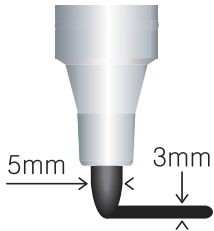

PT-800

Paint Marker

- _Marks on all kinds of surfaces from paper, ceramic, wood, plastic, metal, and glass
- _Colors dry quickly to a permanent, lightfast, opaque finish

Name	PAINT MARKER
Nib	Bullet
Ink	Black, Blue, Red, Yellow, White, Gold, Silver
Packing	12pcs/40doz(G/W:13.5kg)