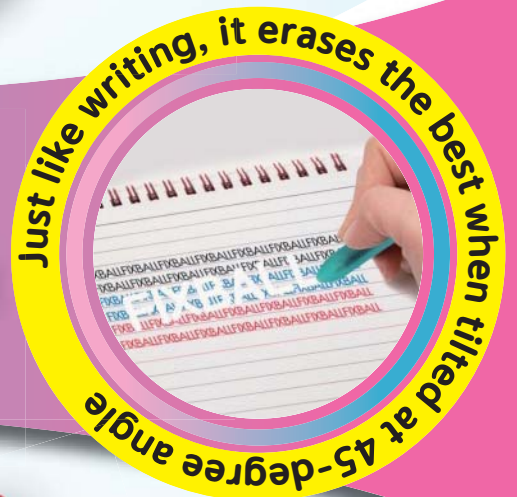

FIXBALL®

Pen with front-end erasing capability
Retractable Ball Point Pen
Refillable

- ★ Functional Clip-on clip
- ★ Two ball valve tip
- ★ Front-erasing Pen