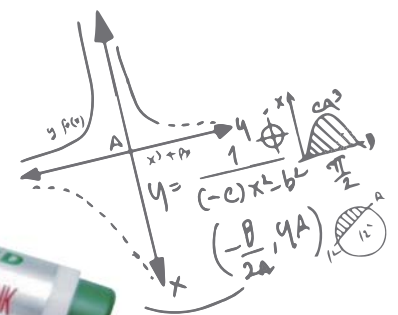

CROWN WHITE BOARD
BOARD **SUPER TANK**
MARKER
NONTOXIC INK

CBM-1000

White Board Marker

Quick drying ink, non-toxic alcohol based dry erase ink
No noise and scratch when writing
Wipes off easily with dry cloth
Bullet & Chisel type, crush resistant fiber tip
Available bullet and chisel nib