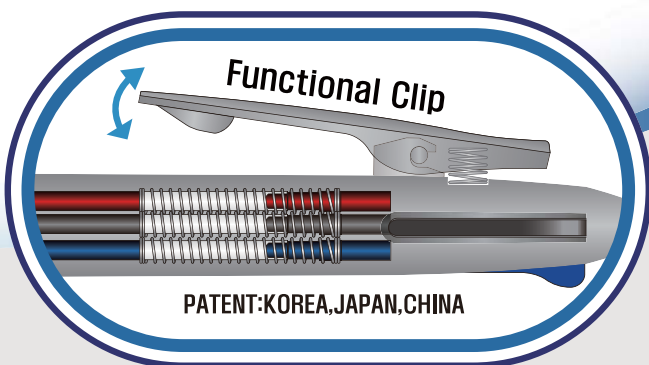

Bite Clip

MULTI BALL POINT PEN

3색볼펜

Smooth handwriting
3COLOR

C3B-300

3 Colors Ball Point Pen

With Rubber Grip, D-1 TIP
New design 3 in one pen
Functional Clip-on clip
Low-viscosity ink