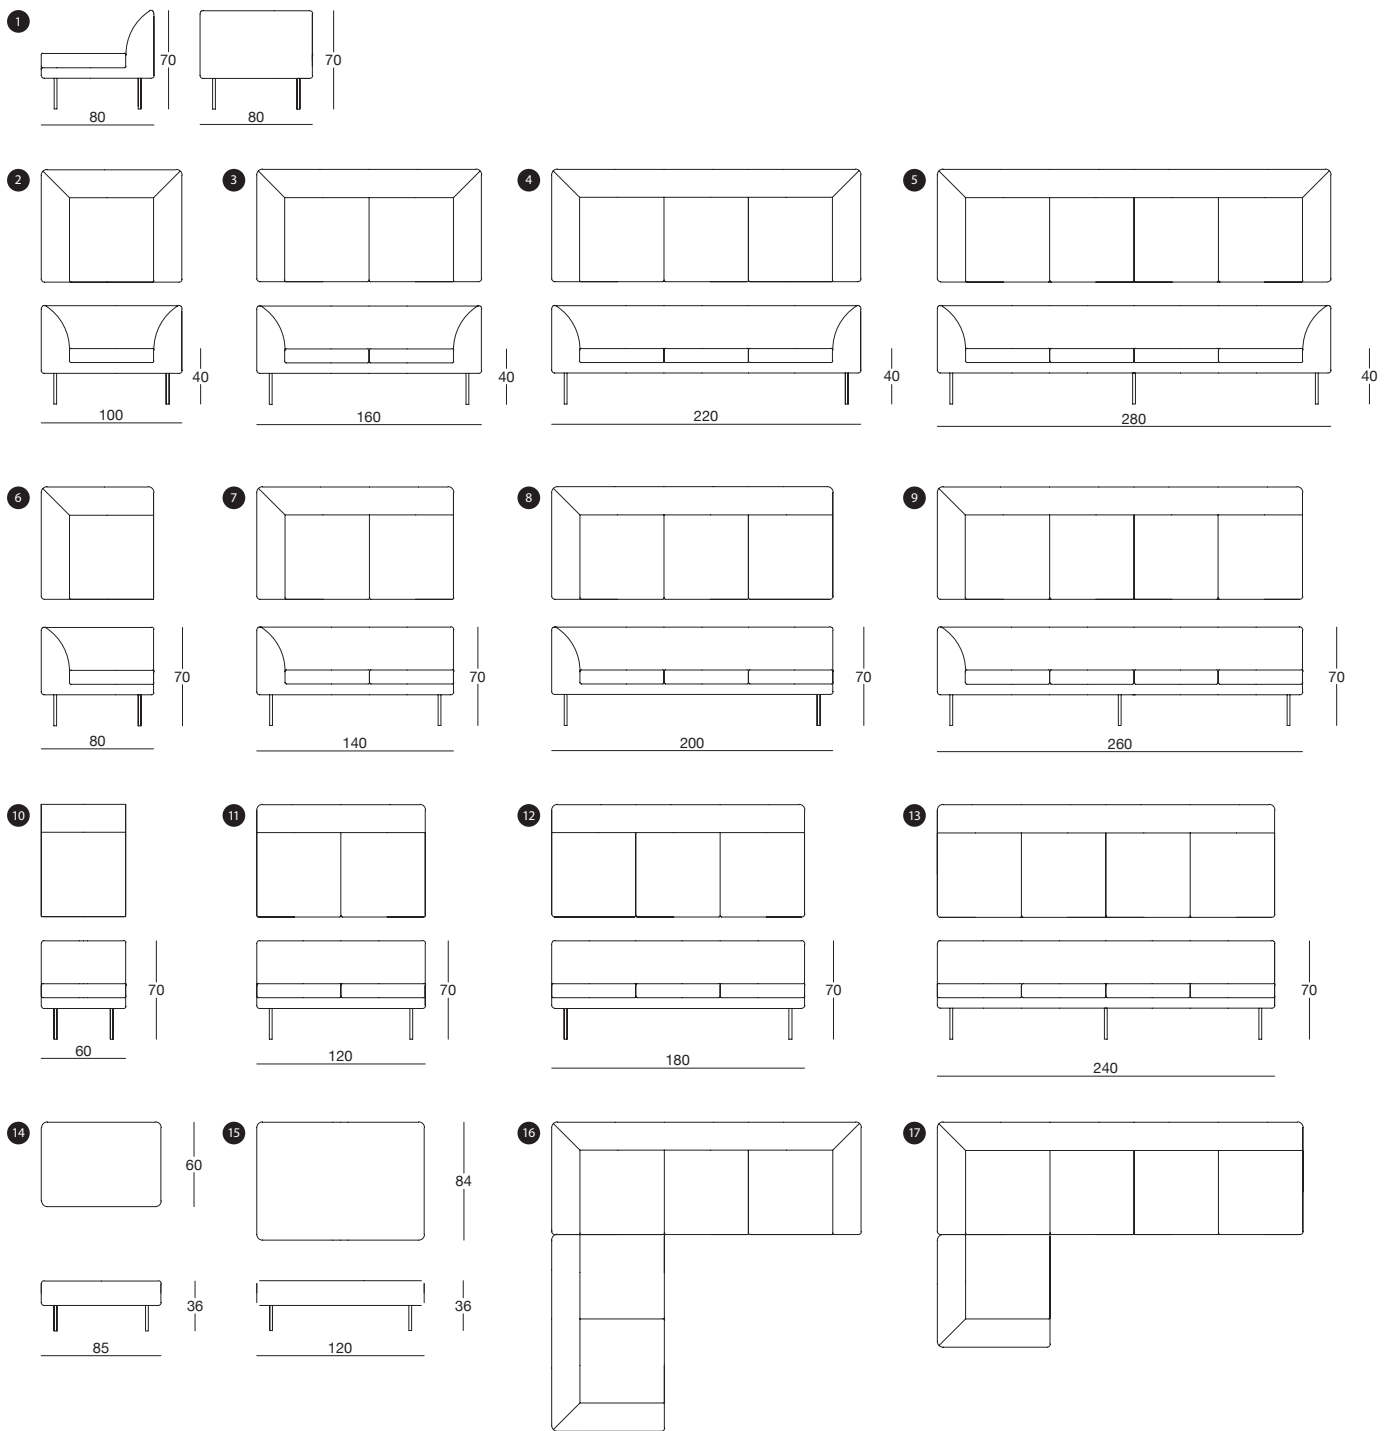

Woodgate Terence Woodgate

The Woodgate sofa system is a visually light and lean design, progressive in its conception and modest in style. A collection that comprises armchair, chaise longue and sofa, or as a versatile modular sofa system to allow for L shaped configurations. Systems are built using a combination of no arm, one arm and two arm sofas, all available in one, two, three or 4 seat versions.

The frame is made from FSC approved beech frame, jute and elasticated webbing and then covered with a mix of renewable materials including natural fibres and wool. The sofa sits on bronze plated steel legs.

Made in the UK.

Woodgate

Terence Woodgate

- 1 Sofa system, 1 seat section
- 2 Armchair
- 3 2 seat sofa
- 4 3 seat sofa
- 5 4 seat sofa
- 6 Sofa system, corner section
- 7 2 seat chaise longues
- 8 3 seat chaise longues
- 9 4 seat chaise longues
- 10 Sofa system, 1 seat section
- 11 2 seat sofa, no arms
- 12 3 seat sofa, no arms
- 13 4 seat sofa, no arms
- 14 Ottoman, small
- 15 Ottoman, large
- 16 Sofa system, 2 seat + 3 seat configuration
- 17 Sofa system, 1 seat + 4 seat sample configuration