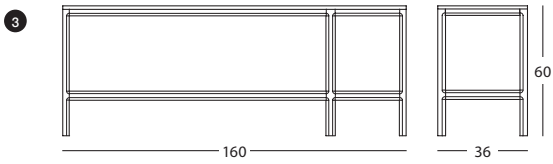

Trieste Matthew Hilton

A coffee table, floor standing mirror and free standing library shelving unit of good style and line. Made from solid American walnut, the coffee table is square, the mirror is designed to lean against the wall, while the library shelving comes in two sizes. Trieste is a design of real refinement, with a faceted wooden frame, inlaid shelves, felt feet and an oil finish.

Made in the EU.

Trieste

Matthew Hilton

- 1 Mirror
- 2 Coffee table
- 3 Long shelves
- 4 High shelves