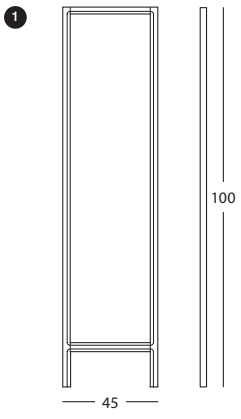

Trieste Matthew Hilton

A coffee table, floor standing mirror and free standing library shelving unit of good style and line. Made from solid American walnut, the coffee table is square, the mirror is designed to lean against the wall, while the library shelving comes in two sizes. Trieste is a design of real refinement, with a faceted wooden frame, inlaid shelves, felt feet and an oil finish.

Made in the EU.

Trieste

Matthew Hilton

- 1 Mirror
- 2 Coffee table
- 3 Long shelves
- 4 High shelves