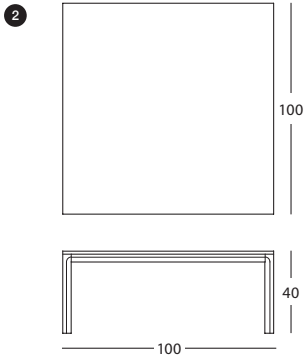

Trieste Matthew Hilton

A coffee table, floor standing mirror and free standing library shelving unit of good style and line. Made from solid American walnut, the coffee table is square, the mirror is designed to lean against the wall, while the library shelving comes in two sizes. Trieste is a design of real refinement, with a faceted wooden frame, inlaid shelves, felt feet and an oil finish.

Made in the EU.

Trieste

Matthew Hilton

- 1 Mirror
- 2 Coffee table
- 3 Long shelves
- 4 High shelves