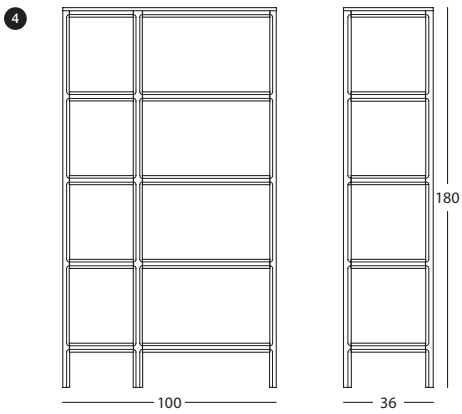

Trieste Matthew Hilton

A coffee table, floor standing mirror and free standing library shelving unit of good style and line. Made from solid American walnut, the coffee table is square, the mirror is designed to lean against the wall, while the library shelving comes in two sizes. Trieste is a design of real refinement, with a faceted wooden frame, inlaid shelves, felt feet and an oil finish.

Made in the EU.

Trieste

Matthew Hilton

- 1 Mirror
- 2 Coffee table
- 3 Long shelves
- 4 High shelves