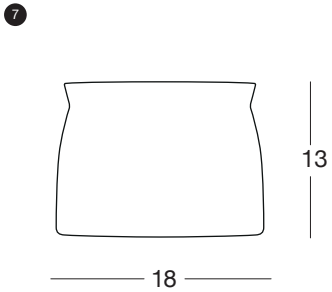

Terracotta

Reiko Kaneko

- 1 Wine Cooler
- 2 Pitcher
- 3 Tumbler
- 4 Biscuit Barrel
- 5 Bowl
- 6 Planter Large
- 7 Planter Medium
- 8 Planter Small
- 9 Jug