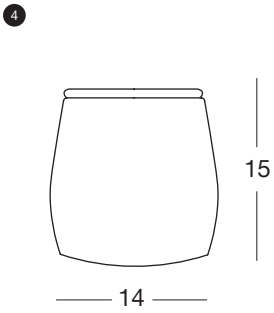

Terracotta

Reiko Kaneko

- 1 Wine Cooler
- 2 Pitcher
- 3 Tumbler
- 4 Biscuit Barrel
- 5 Bowl
- 6 Planter Large
- 7 Planter Medium
- 8 Planter Small
- 9 Jug