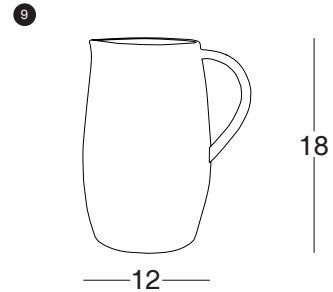

Terracotta

Reiko Kaneko

- 1 Wine Cooler
- 2 Pitcher
- 3 Tumbler
- 4 Biscuit Barrel
- 5 Bowl
- 6 Planter Large
- 7 Planter Medium
- 8 Planter Small
- 9 Jug