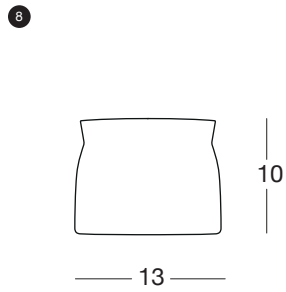

Terracotta

Reiko Kaneko

- 1 Wine Cooler
- 2 Pitcher
- 3 Tumbler
- 4 Biscuit Barrel
- 5 Bowl
- 6 Planter Large
- 7 Planter Medium
- 8 Planter Small
- 9 Jug