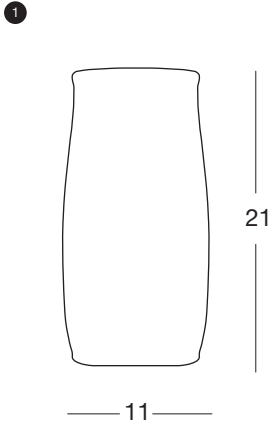

Terracotta

Reiko Kaneko

- 1 Wine Cooler
- 2 Pitcher
- 3 Tumbler
- 4 Biscuit Barrel
- 5 Bowl
- 6 Planter Large
- 7 Planter Medium
- 8 Planter Small
- 9 Jug