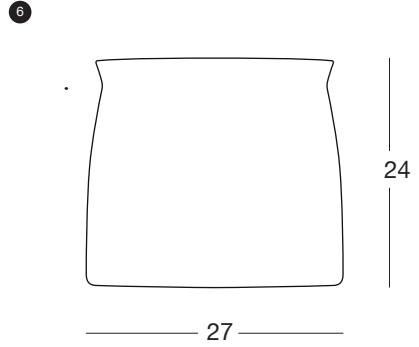

Terracotta

Reiko Kaneko

- 1 Wine Cooler
- 2 Pitcher
- 3 Tumbler
- 4 Biscuit Barrel
- 5 Bowl
- 6 Planter Large
- 7 Planter Medium
- 8 Planter Small
- 9 Jug