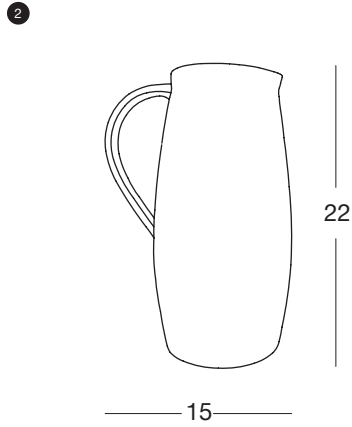

Terracotta

Reiko Kaneko

- 1 Wine Cooler
- 2 Pitcher
- 3 Tumbler
- 4 Biscuit Barrel
- 5 Bowl
- 6 Planter Large
- 7 Planter Medium
- 8 Planter Small
- 9 Jug