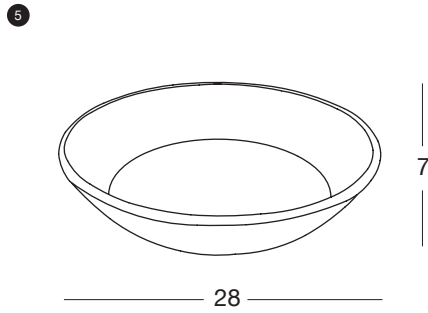

Terracotta

Reiko Kaneko

- 1 Wine Cooler
- 2 Pitcher
- 3 Tumbler
- 4 Biscuit Barrel
- 5 Bowl
- 6 Planter Large
- 7 Planter Medium
- 8 Planter Small
- 9 Jug