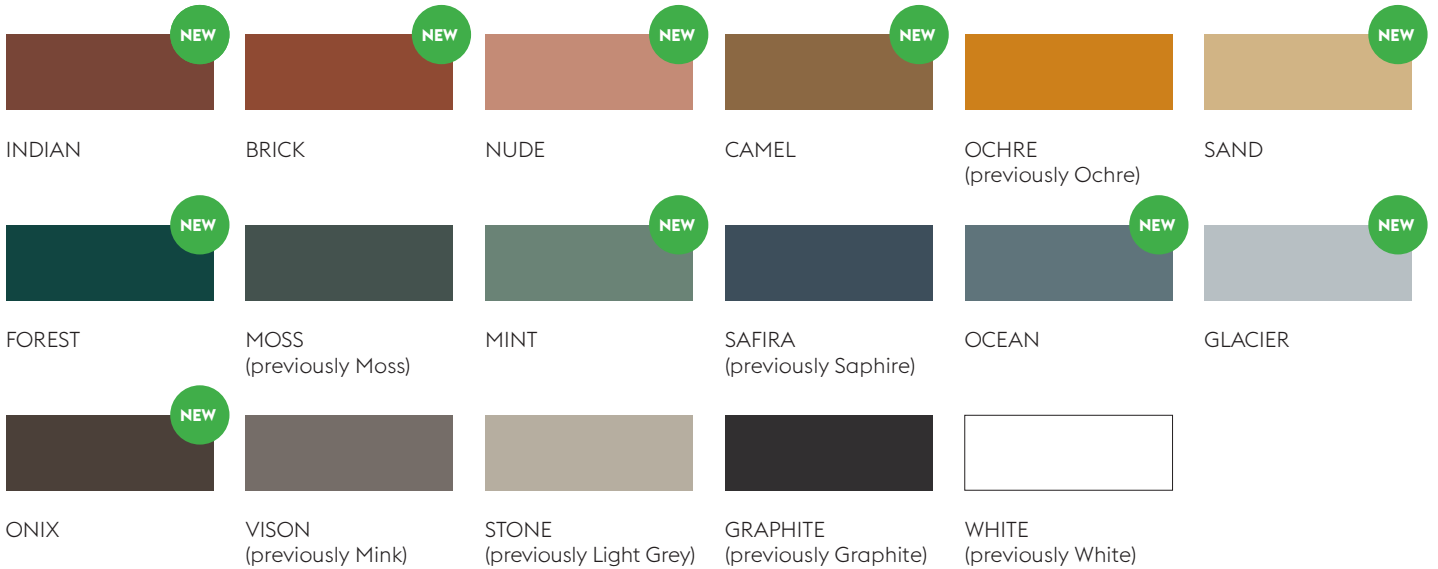

# TREKU

## CURRENT LACQUERS: ALREADY AVAILABLE

## CURRENT WOODS: ALREADY AVAILABLE

## DISCONTINUED LACQUERS: AVAILABLE UNTIL 1ST DECEMBER