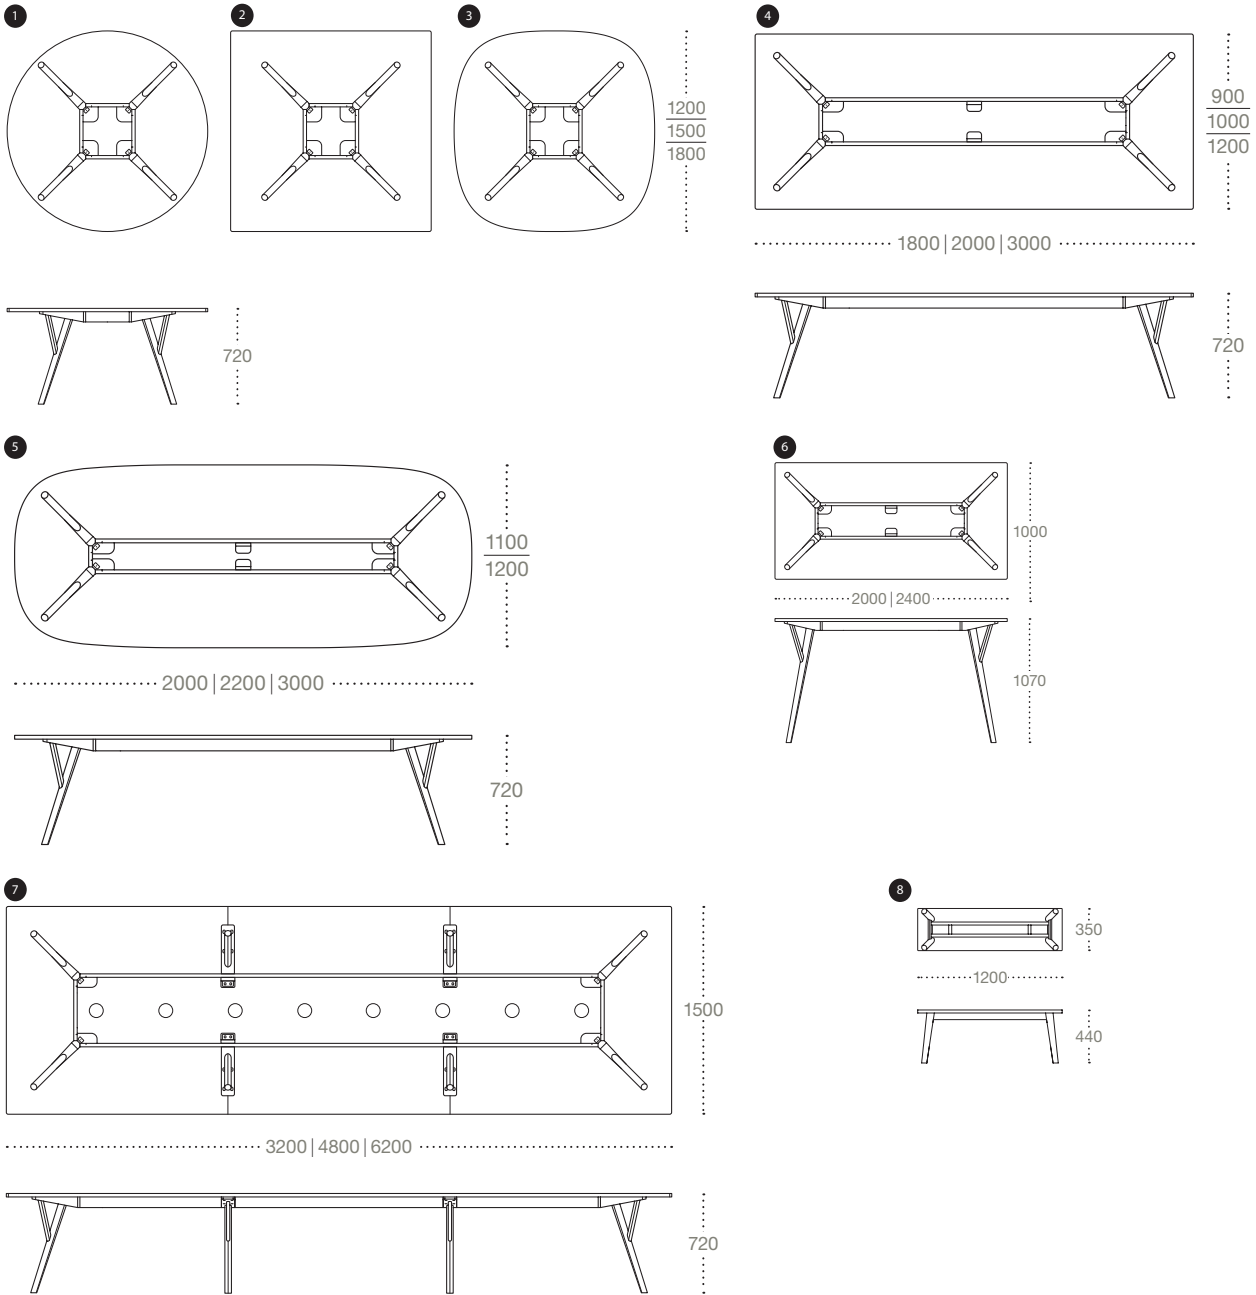

Peggy table system Round | Square | Squound PearsonLloyd

Peggy is a table system created for the modern workplace or home. Appropriate for working, meeting, eating or socialising. It is a reassuringly durable design, made in solid wood using advanced manufacturing techniques.

A classic yet versatile table suitable for meeting rooms, kitchen and dining spaces. Either with a round or square top, or the alternative squound shape: square with rounded corners. Standard and bespoke sizes available.

Also available in bespoke sizes, stains and finishes.

Peggy

PearsonLloyd

- 1 Round table
- 2 Square table
- 3 Squround table
- 4 Rectangular table
- 5 Elliptical table
- 6 Standing table
- 7 Work bench
- 8 Bench