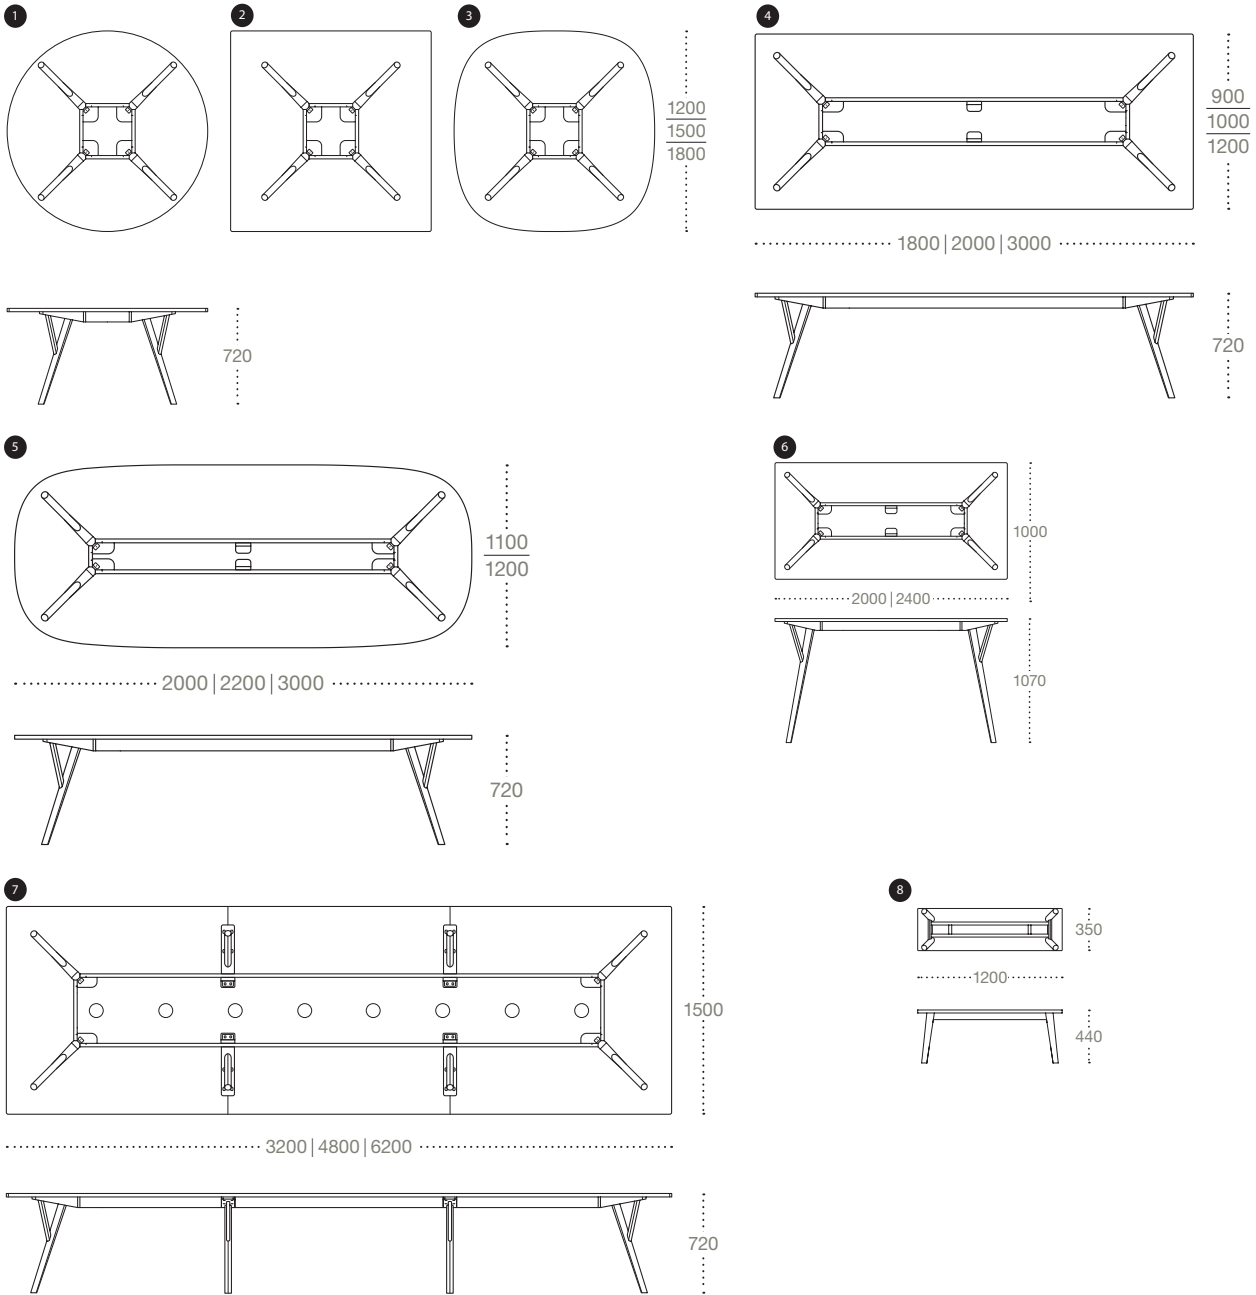

Peggy table system Workbench PearsonLloyd

Peggy is a table system created for the modern workplace or home. Appropriate for working, meeting, eating or socialising. It is a reassuringly durable design, made in solid wood using advanced manufacturing techniques.

The workbench is the ideal piece for multi-use spaces, where it can work effectively as a workstation, canteen table, meeting or boardroom table, or as the central hub of a modern workplace. Deeper than other versions, it is available in standard and bespoke sizes.

Also available in bespoke sizes, stains and finishes.

Peggy

PearsonLloyd

- 1 Round table
- 2 Square table
- 3 Squround table
- 4 Rectangular table
- 5 Elliptical table
- 6 Standing table
- 7 Work bench
- 8 Bench