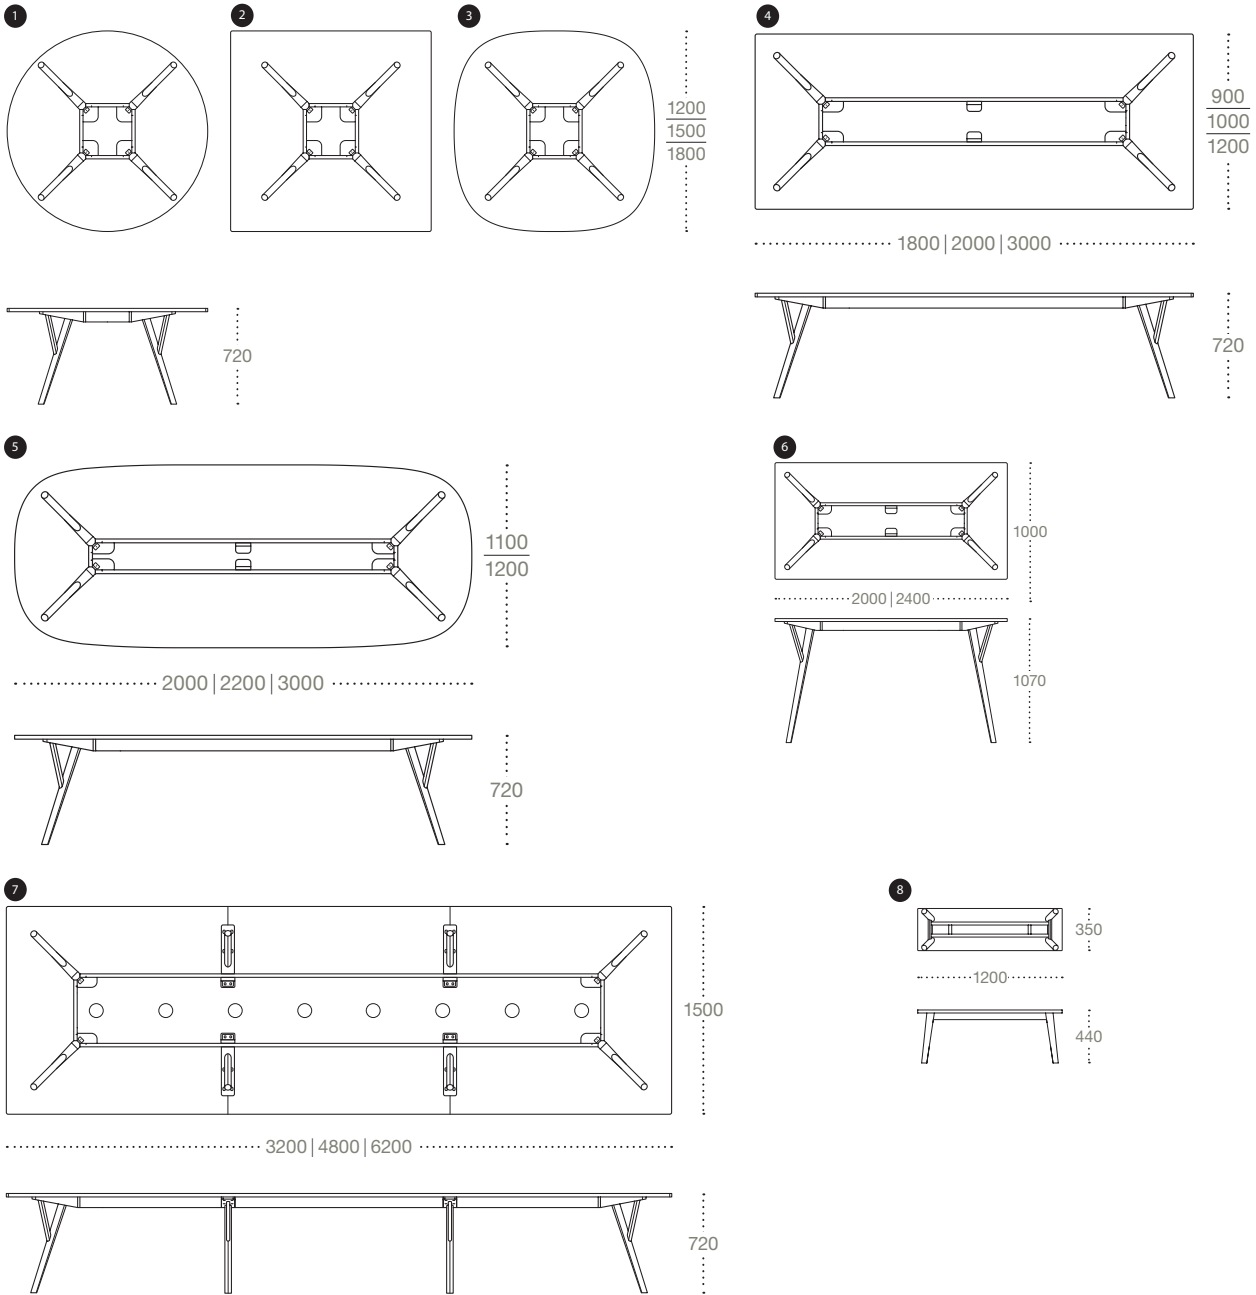

Peggy table system Standing table PearsonLloyd

Peggy is a table system created for the modern workplace or home. Appropriate for working, meeting, eating or socialising. It is a reassuringly durable design, made in solid wood using advanced manufacturing techniques.

A tall version of the table designed for working, meeting or communicating while standing or sitting on high stools. Ideal for breakout and occasional workplace settings. Standard and bespoke sizes available.

Also available in bespoke sizes, stains and finishes.

Peggy

PearsonLloyd

- 1 Round table
- 2 Square table
- 3 Squround table
- 4 Rectangular table
- 5 Elliptical table
- 6 Standing table
- 7 Work bench
- 8 Bench