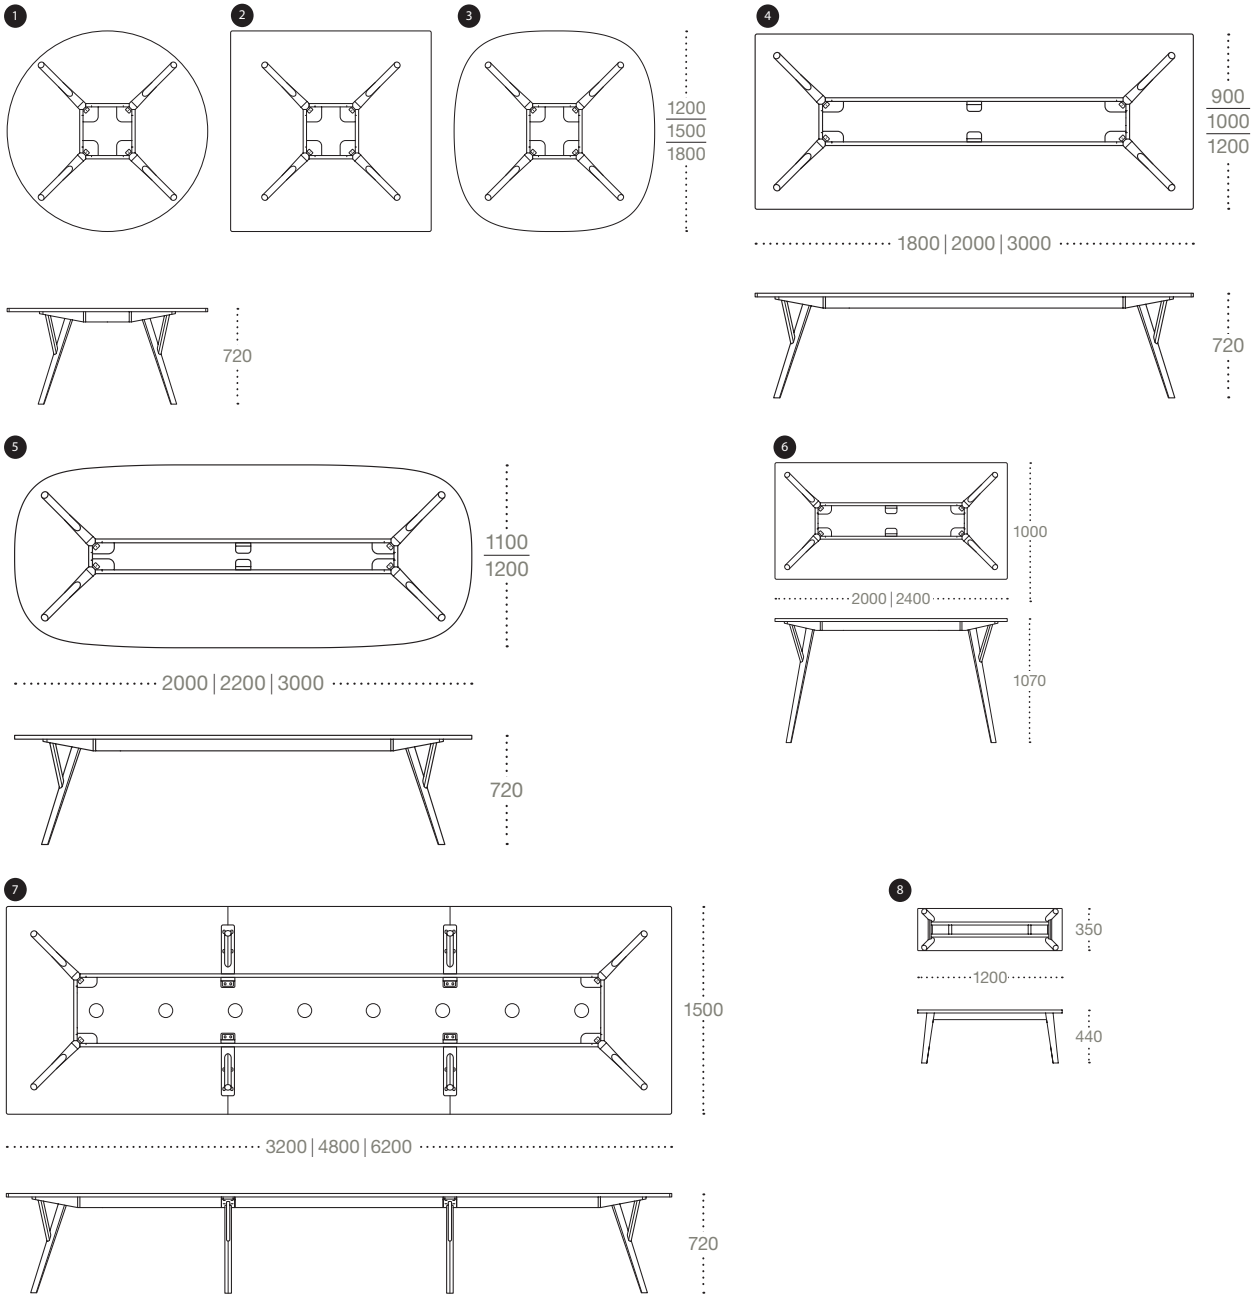

Peggy table system

Rectangle

PearsonLloyd

Peggy is a table system created for the modern workplace or home. Appropriate for working, meeting, eating or socialising. It is a reassuringly durable design, made in solid wood using advanced manufacturing techniques.

For use as a working, meeting or dining table, or as a desk. Standard and bespoke sizes available.

Also available in bespoke sizes, stains and finishes.

Peggy

PearsonLloyd

- 1 Round table
- 2 Square table
- 3 Squround table
- 4 Rectangular table
- 5 Elliptical table
- 6 Standing table
- 7 Work bench
- 8 Bench