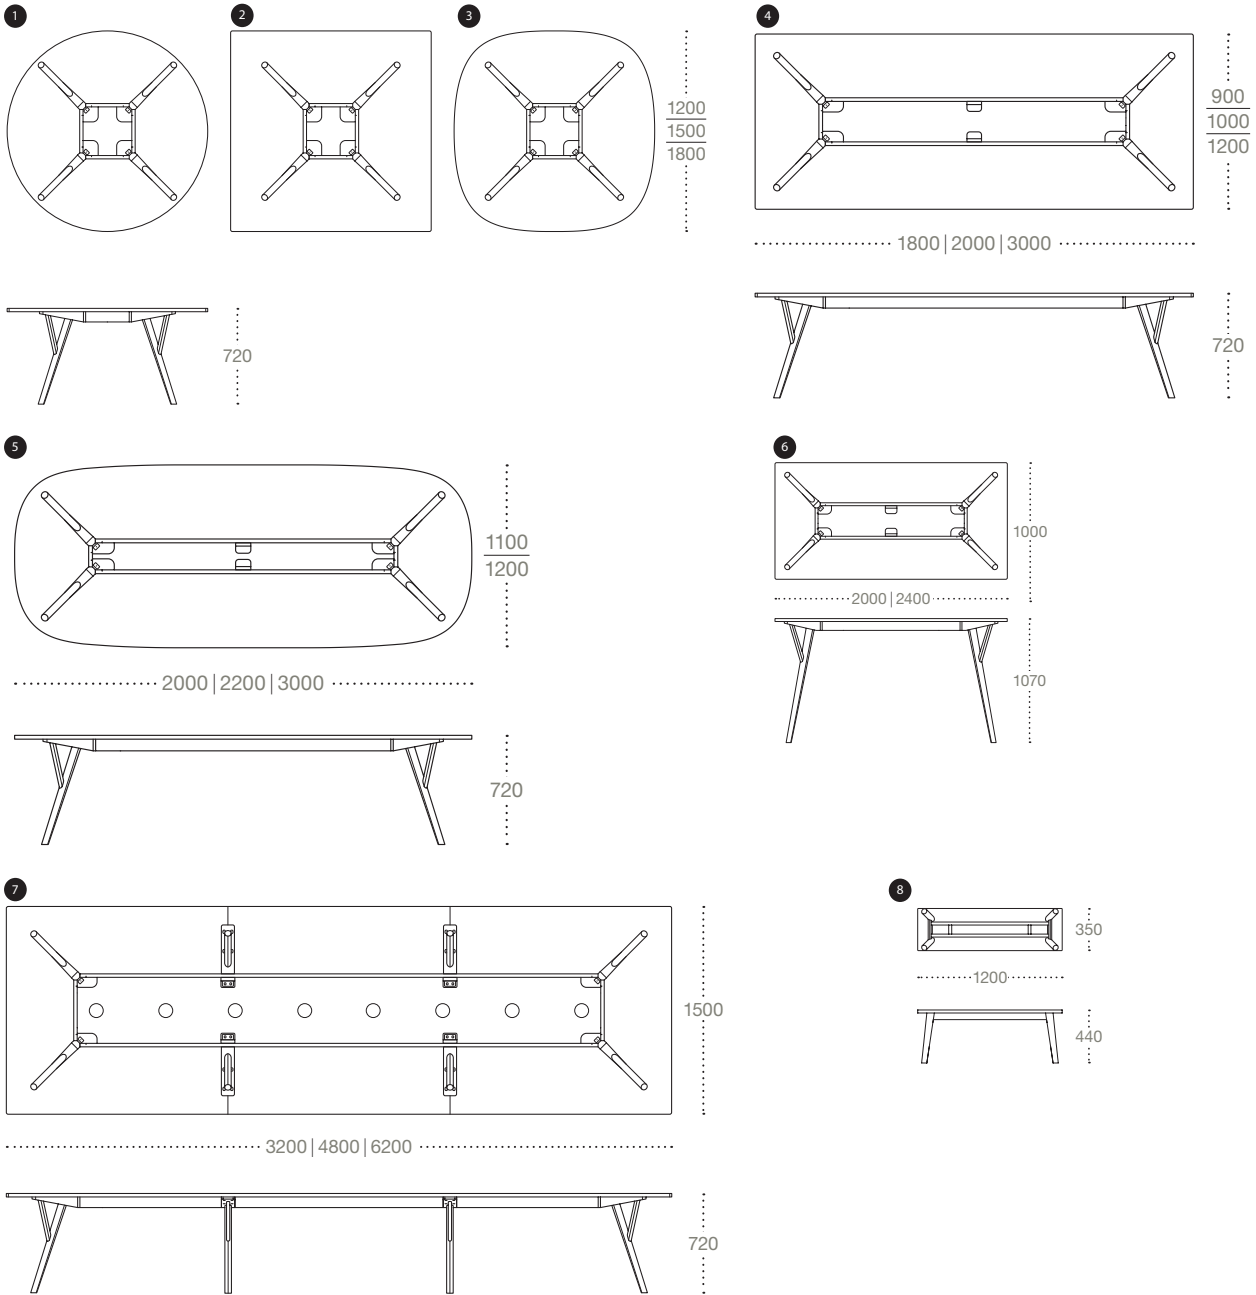

Peggy table system

Elliptical

PearsonLloyd

Peggy is a table system created for the modern workplace or home. Appropriate for working, meeting, eating or socialising. It is a reassuringly durable design, made in solid wood using advanced manufacturing techniques.

A softer edged alternative to the standard rectangle, good for tight spaces, or meeting rooms where more attendees need to fit it. Standard and bespoke sizes available.

Also available in bespoke sizes, stains and finishes.

Peggy

PearsonLloyd

- 1 Round table
- 2 Square table
- 3 Squround table
- 4 Rectangular table
- 5 Elliptical table
- 6 Standing table
- 7 Work bench
- 8 Bench