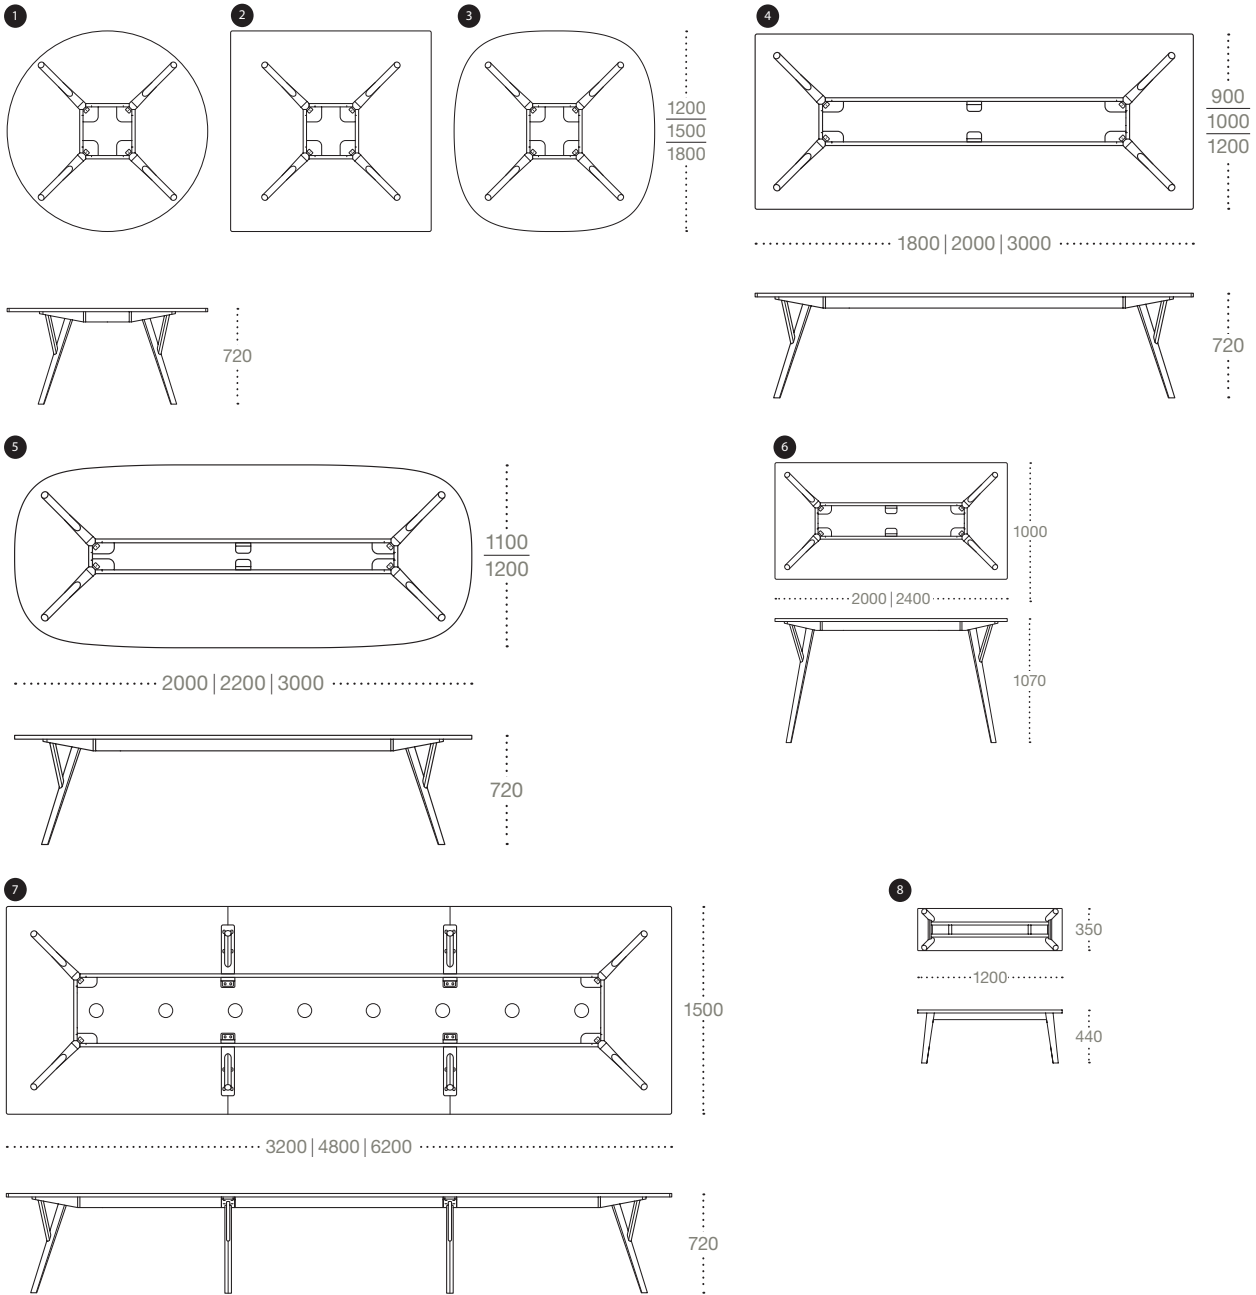

Peggy table system

Bench

PearsonLloyd

Peggy is a table system created for the modern workplace or home. Appropriate for working, meeting, eating or socialising. It is a reassuringly durable design, made in solid wood using advanced manufacturing techniques.

A low bench created for use with the table system, ideal for meeting, kitchen and canteen settings.

Peggy

PearsonLloyd

- 1 Round table
- 2 Square table
- 3 Squround table
- 4 Rectangular table
- 5 Elliptical table
- 6 Standing table
- 7 Workbench
- 8 Bench