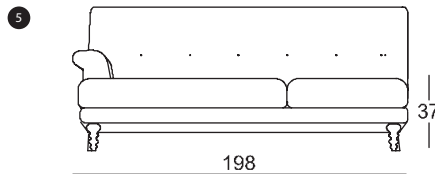

Oscar Matthew Hilton

Beautiful proportion and the delicate contrast of long straight lines and natural curves give the Oscar collection its reserve and humility. A collection of designs perfect for those who like their modernity laced with a little familiarity. Available with a natural or walnut stained beech legs. Compact versions are also available.

Made in the UK.

Oscar

Matthew Hilton

- 1 Armchair
- 2 2 seat sofa
- 3 3 seat sofa
- 4 2 seat chaise longues
- 5 3 seat chaise longues
- 6 Day bed
- 7 4 seat sofa
- 8 Sectional sofa configuration