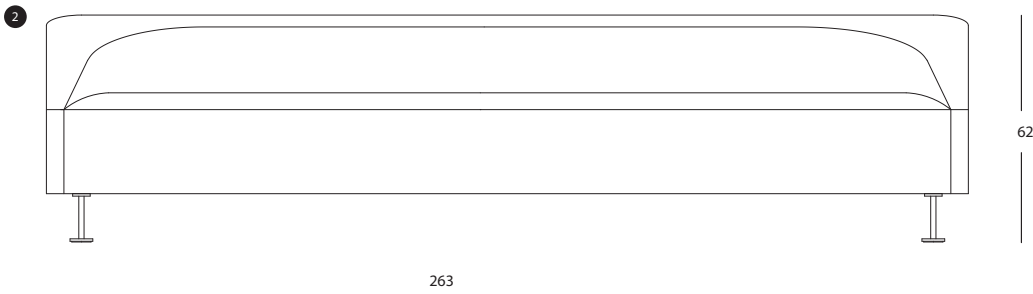

Linear Terence Woodgate

Originally sculpted in clay, the Linear design was then scanned back into a computer to be refined, using the process of reverse engineering to complete it. The result is an assured design that seamlessly blends the arm, back and seat together to create one elegant form. The back is low, with a beautiful curve that extends from arm to arm. It sits on slimline flanged aluminium feet.

Made in Norfolk, UK.

Linear

Terence Woodgate

- 1 Linear two seat sofa
- 2 Linear three seat sofa