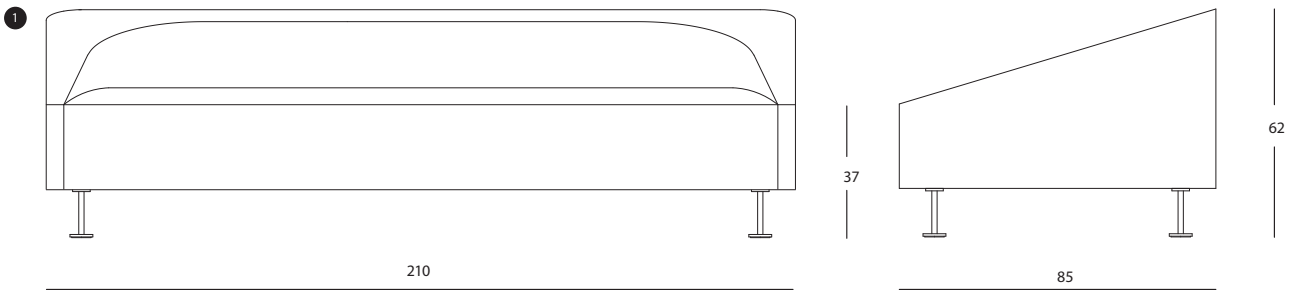

Linear Terence Woodgate

Originally sculpted in clay, the Linear design was then scanned back into a computer to be refined, using the process of reverse engineering to complete it. The result is an assured design that seamlessly blends the arm, back and seat together to create one elegant form. The back is low, with a beautiful curve that extends from arm to arm. It sits on slimline flanged aluminium feet.

Made in Norfolk, UK.

Linear

Terence Woodgate

- 1 Linear two seat sofa
- 2 Linear three seat sofa