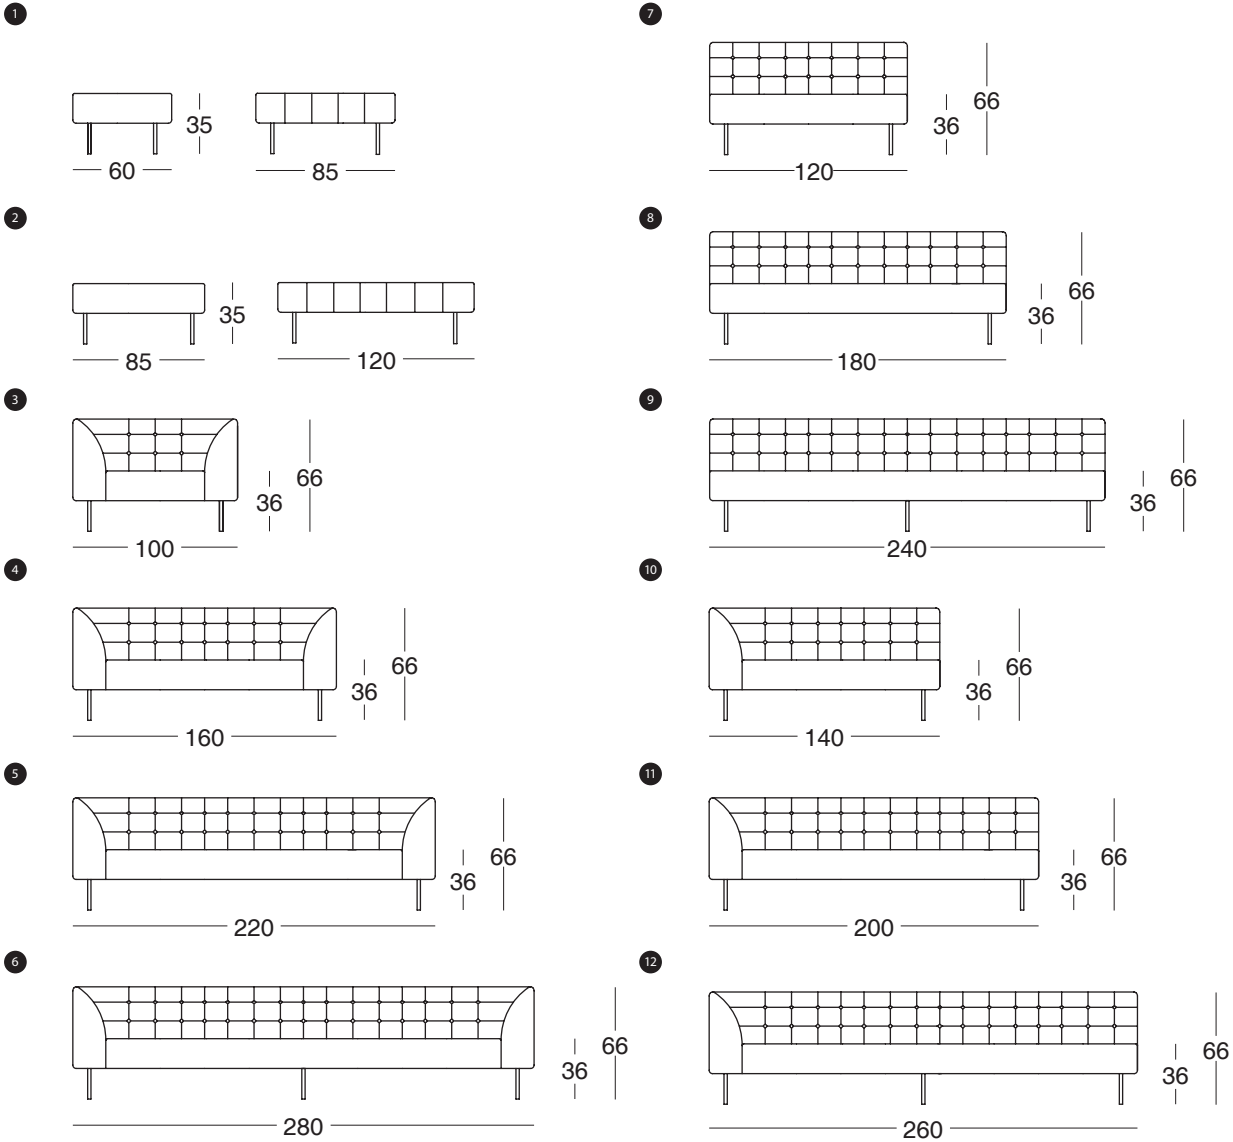

Lansdowne Terence Woodgate

A low-lying modern interpretation of the classic English chesterfield, the updated 2014 edition Lansdowne sofa is a piece that sits comfortably in both domestic and commercial settings. The Lansdowne is a design for the ages, elegant and modest in style. It sits on bronze plated steel legs.

Systems are built using a combination of no arm, one arm and two arm sofas, all available in one, two, three or 4 seat versions.

Made in Norfolk, UK.

Lansdowne

Terence Woodgate

- 1 1 seat ottoman
- 2 2 seats ottoman
- 3 Armchair
- 4 2 seat sofa
- 5 3 seat sofa
- 6 4 seat sofa
- 7 2 seat no arm
- 8 3 seat no arm
- 9 4 seat no arm
- 10 2 seat chaise
- 11 3 seat chaise
- 12 4 seat chaise