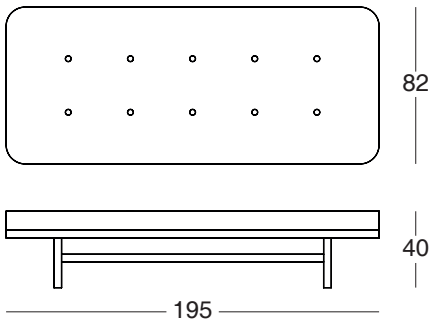

Home

Piet Hein Eek

- 1 Armchair
- 2 Wingchair
- 3 Two seat sofa
- 4 Three seat sofa
- 5 Daybed