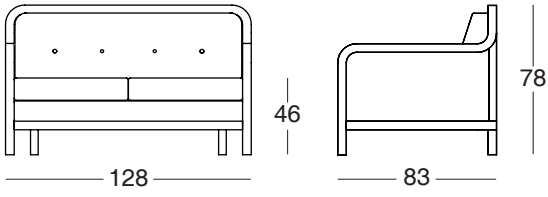

1

2

3

4

4

Home

Piet Hein Eek

- 1 Armchair
- 2 Wingchair
- 3 Two seat sofa
- 4 Three seat sofa
- 5 Daybed