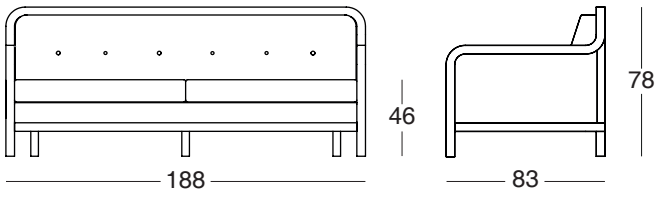

1

2

3

4

4

Home

Piet Hein Eek

- 1 Armchair
- 2 Wingchair
- 3 Two seat sofa
- 4 Three seat sofa
- 5 Daybed