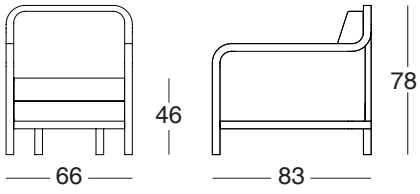

1

2

3

4

4

Home

Piet Hein Eek

- 1 Armchair
- 2 Wingchair
- 3 Two seat sofa
- 4 Three seat sofa
- 5 Daybed