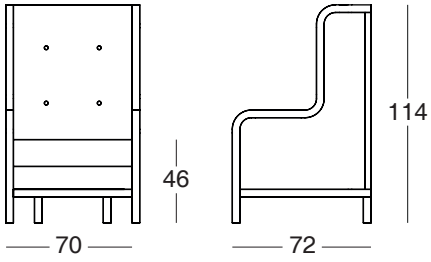

1

2

3

4

4

Home

Piet Hein Eek

- 1 Armchair
- 2 Wingchair
- 3 Two seat sofa
- 4 Three seat sofa
- 5 Daybed