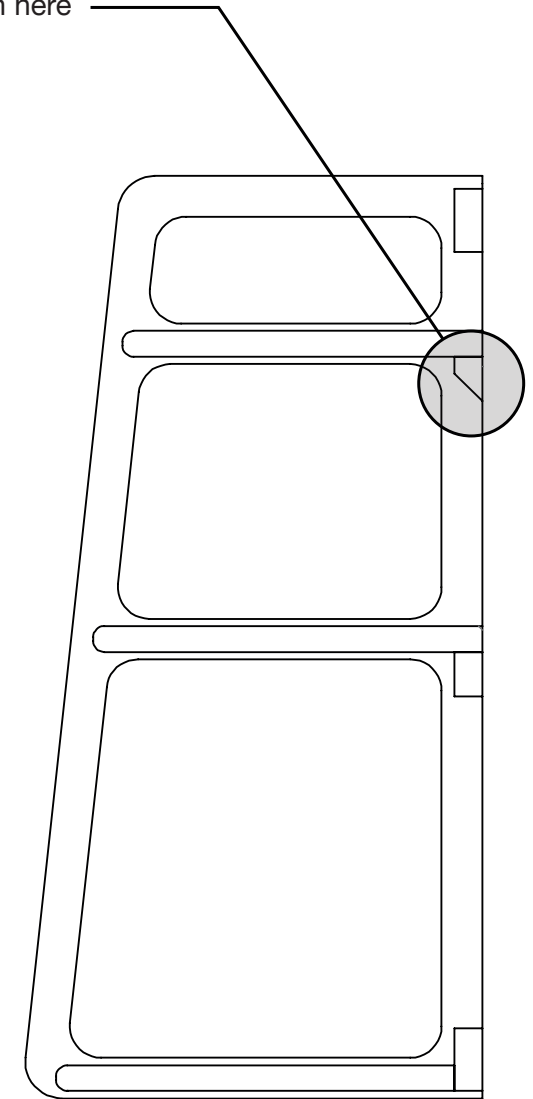

Component list	qty
Agnes wall shelf	x 1
Split batten, 760mm long	x 1
screws	x 3
wall plugs	x 3

1. Fix split batten to the wall
2. Hang shelf on batten; shelf locates with batten here

Side view of shelf