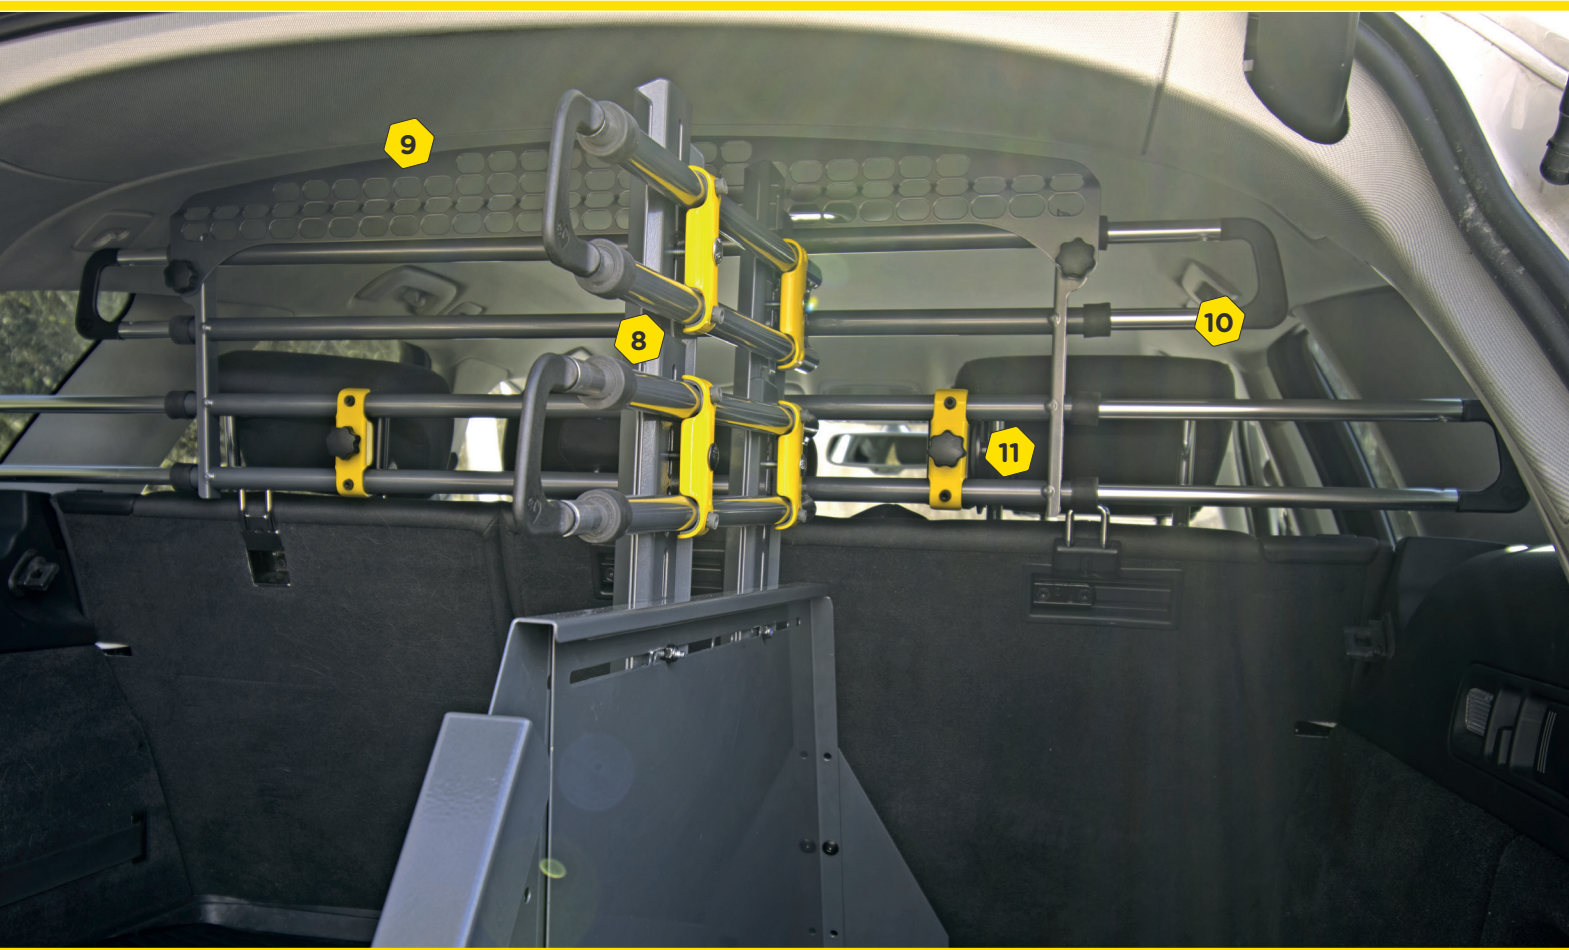

#### 5. Height adjustable

Regardless of how high your car's luggage space is, you can adjust the unit for an exact fit. Telescopic pipes are available as accessories to enable the height of the gate to be raised up to 25 cms if required.

#### 8. Adjustable tubes

Yet another solution that enables a perfect fit no matter the make of car. The divider pipes are adjustable both in height and length.

#### 9. Ceiling height screen

For vehicles with more pronounced arched roofs. Perforated for maximum rear view visibility.

#### 10. Covers the sides

Here as well, the pipes are adjustable for an exact fit for your particular car.