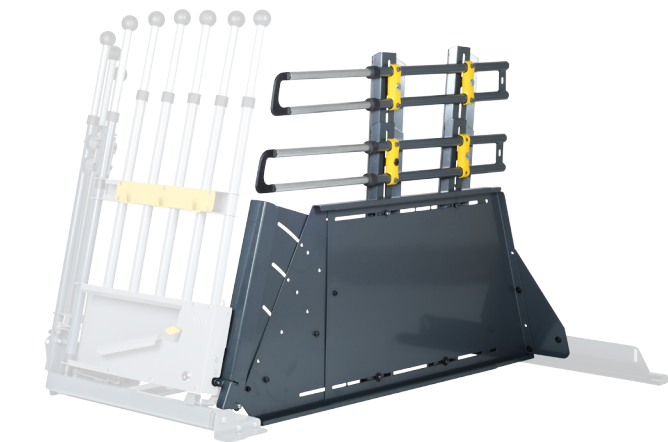

Art-no	Article	width	height		depth	
		exactly	min	max	min	max
53275	VarioDivider medium	27.95	15.75	37.80	30.71	39.37
53285	VarioDivider XL	27.95	15.75	37.80	41.34	59.06

All measurements in **inches** | mm.