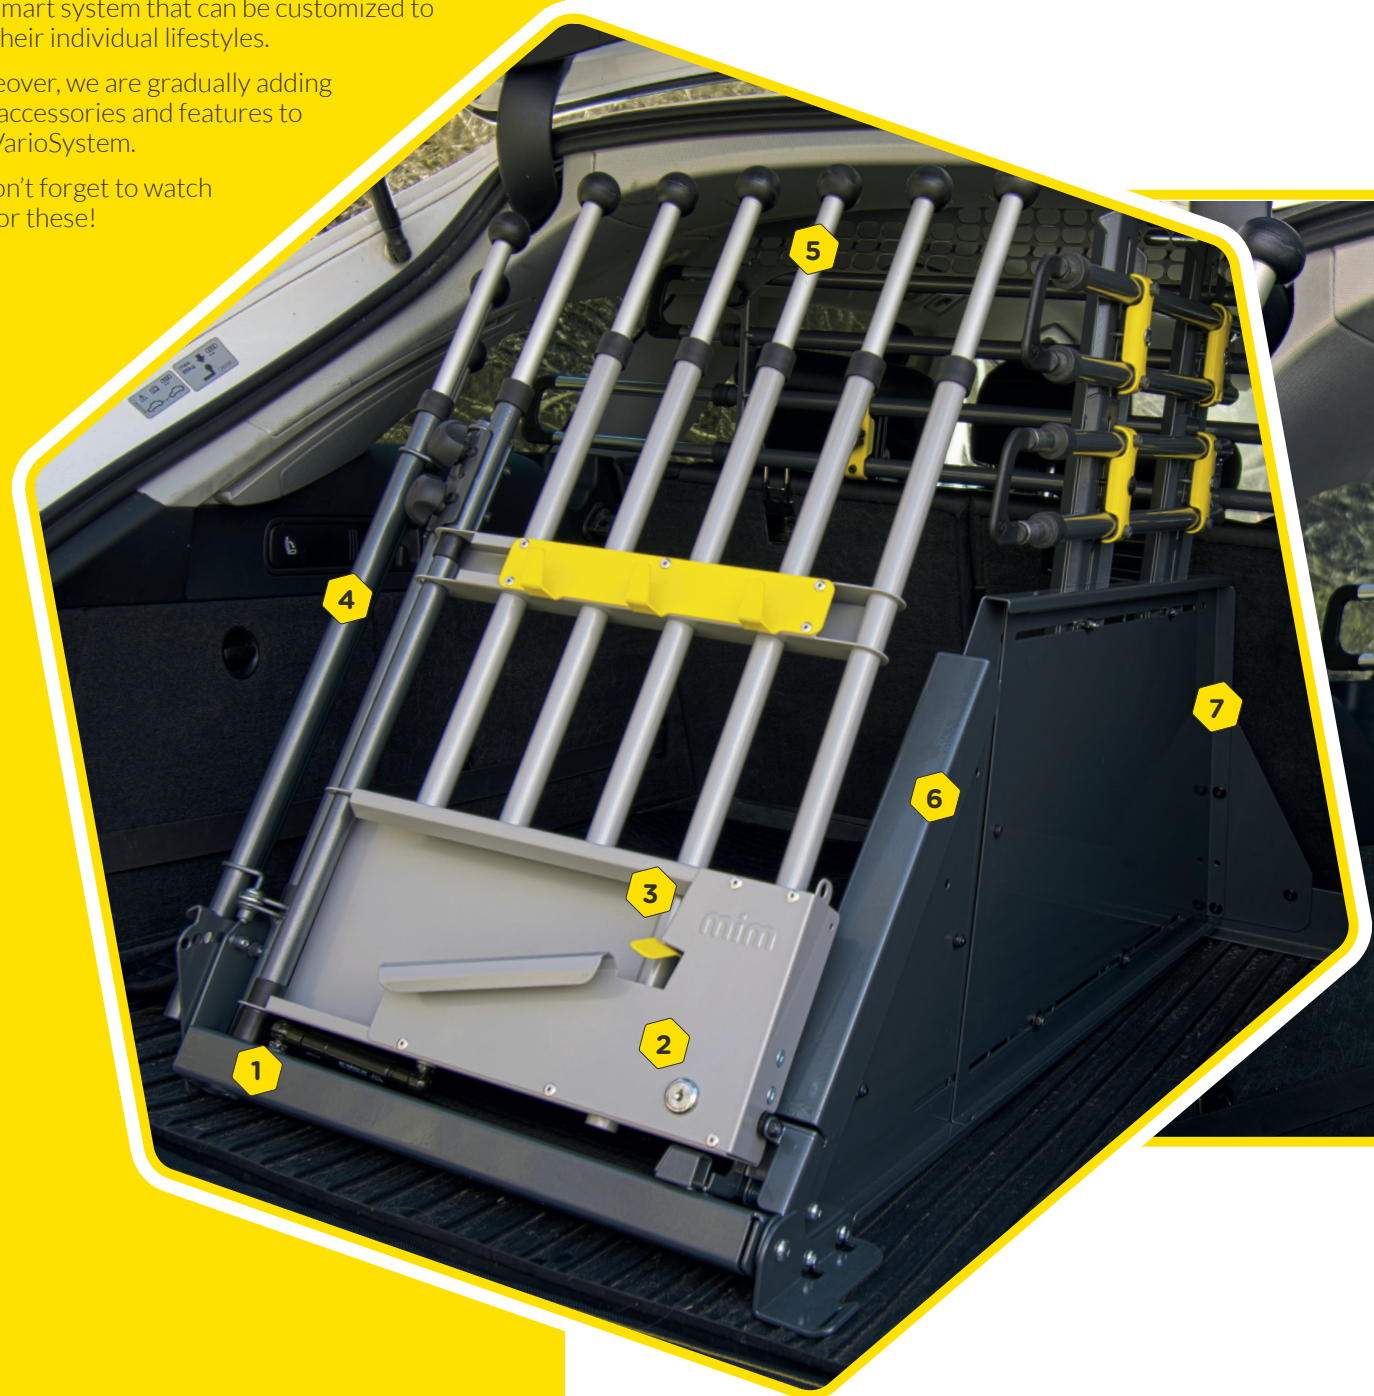

Smart and simple

Irrespective of which VarioSystem solution you choose, you'll never have to negatively impact your car during assembly. Above all, we want our customers to feel secure in having chosen VarioSystem, as well as experience the benefits of a smart system that can be customized to suit their individual lifestyles.

Moreover, we are gradually adding new accessories and features to our VarioSystem.

So don't forget to watch out for these!