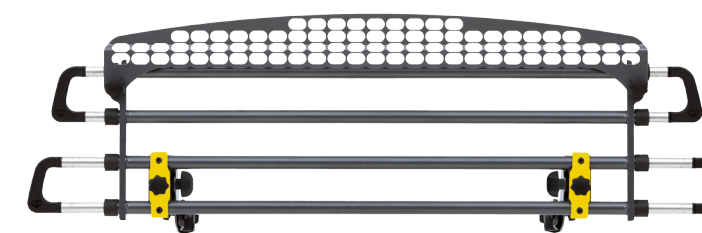

Smart and simple

Irrespective of which VarioSystem solution you choose, you'll never have to negatively impact your car during assembly. Above all, we want our customers to feel secure in having chosen VarioSystem, as well as experience the benefits of a smart system that can be customized to suit their individual lifestyles.

Moreover, we are gradually adding new accessories and features to our VarioSystem.

So don't forget to watch out for these!

1. Gas springs

Keep the doors open in windy conditions or on inclines, to allow your dog to safely hop in and out of the luggage compartment.

2. Built-in locking system

Fitted with a key lock. A smart solution to save you worrying about of a break-in.

3. One-hand opening

For ease of use. It also allows you to keep one hand free to safely help the dog into and out of the car.

Single or double

Choose if you want to divide up the luggage compartment and create space for other baggage. Or you may want to fit the VarioSystem into the entire compartment to make space for two or more dogs. Should you need to keep the dogs separated, you just mount the VarioDivider. We are talking about flexibility in the true sense of the word here.

VARIOBARRIER | ORIGINAL

Are you concerned that our VarioBarrier may not fit into your particular car? No need for that.

There are three sizes to choose from, and they all fit cars in the market with flat luggage compartment floors, all customizable. In most cases, you will also be able to use your VarioBarrier in your next car. Here again, we're talking real flexibility!

As you will be aware, we don't compromise with safety. Our VarioBarrier as well as all our products are tested according to crash standard ECE-R17/ISO 27955.