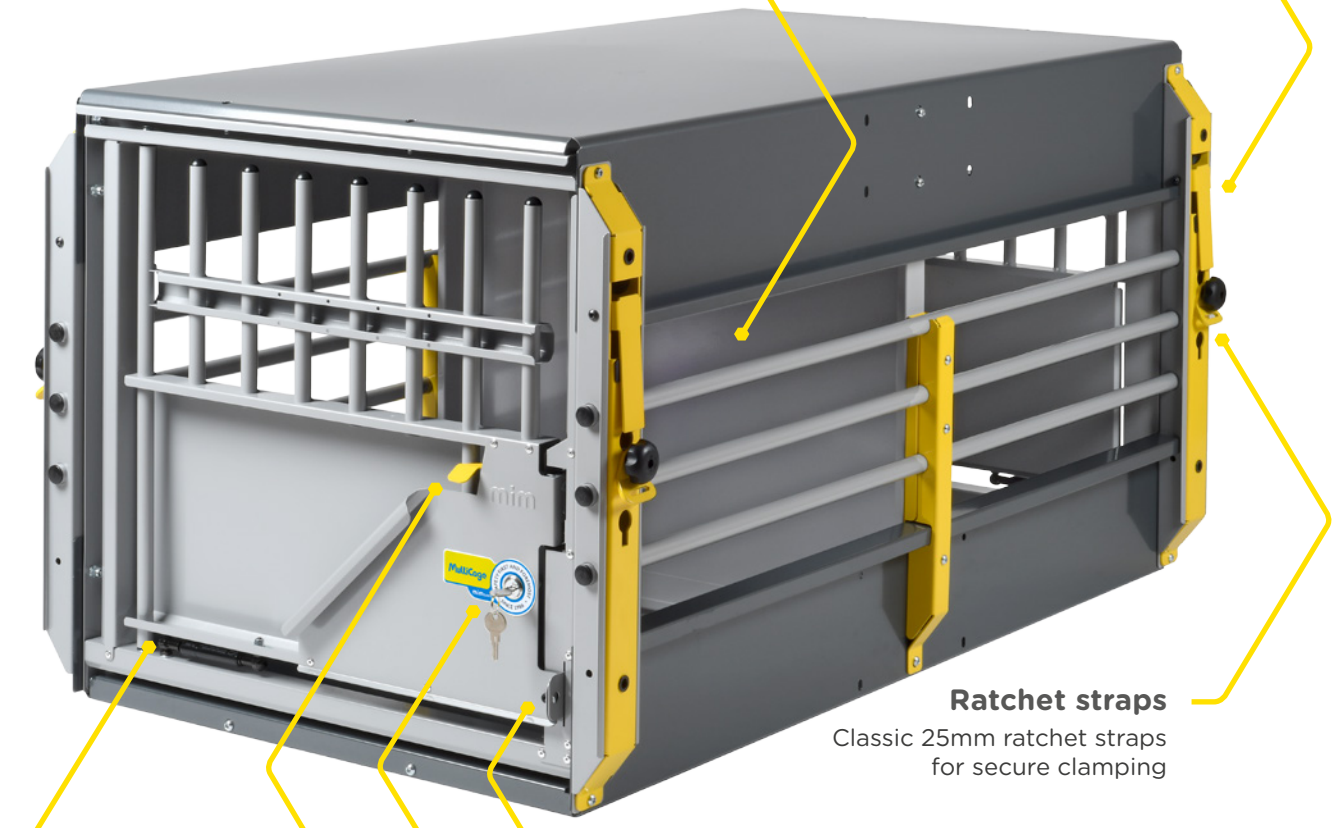

Adjustable divider
Can be placed in three different positions or as a fixed back cover

Retractable handles
The carrying handles are out of the way in retracted position

Ratchet straps
Classic 25mm ratchet straps for secure clamping

Lock ready
MultiCage is prepared for additional locks

Built in lock system
Key lock included

Door equipped with gas spring
Assists in keeping the door open when needed

One-hand quick release
Opens with ease thanks to the one-hand quick release