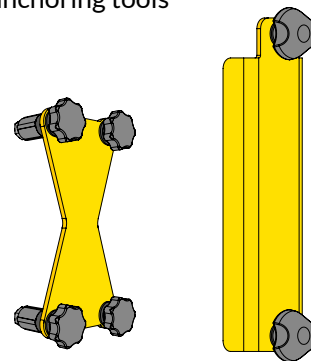

Lock ready
MultiCage is prepared for additional locks

Built in lock system
Key lock included

Door equipped with gas spring
Assists in keeping the door open when needed

One-hand quick release
Opens with ease thanks to the one-hand quick release

MultiCage is stackable using its anchoring tools

Art. no 58100

Art. no 58101

MULTICAGE | ORIGINAL SINGLE

MULTICAGE | ORIGINAL DOUBLE

Art. no	Article	Inner dimensions			Outer dimensions		
		Depth	Width	Height	Depth	Width	Height
56155	single M	28.7 730	21.3 540	21.3 540	31.1 790	25.0 635	21.3 540
56160	single L	28.7 730	24.0 610	24.0 610	31.1 790	27.8 705	24.0 610
56175	single XL	34.6 880	29.3 745	29.5 750	37.0 940	33.1 840	29.5 750
56255	double M	42.1 1070	21.3 540	21.3 540	47.2 1200	25.0 635	21.3 540
56260	double L	42.1 1070	24.0 610	24.0 610	47.2 1200	27.8 705	24.0 610
56275	double XL	48.0 1220	29.3 745	29.5 750	53.1 1350	33.1 840	29.5 750