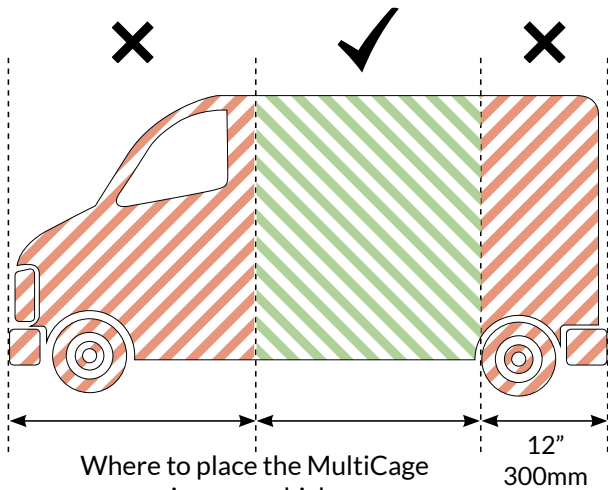

Adjustable divider
Can be placed in three different positions or as a fixed back cover

Retractable handles
The carrying handles are out of the way in retracted position

Ratchet straps
Classic 25mm ratchet straps for secure clamping

Lock ready
MultiCage is prepared for additional locks

Built in lock system
Key lock included

Door equipped with gas spring
Assists in keeping the door open when needed

One-hand quick release
Opens with ease thanks to the one-hand quick release

MultiCage is stackable using its anchoring tools

Art. no 58100

Art. no 58101