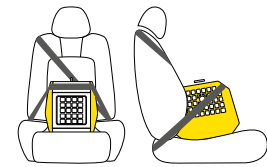

A woman with dark hair and red lipstick stands on a metal bridge. She is wearing a black blazer, a plaid scarf, and purple high-heeled shoes. A small brown dog is on a leash to her left. A yellow pet carrier is on the ground to her right. A large yellow hexagonal graphic is overlaid on the image, containing the text 'Care2 BY MIMSAFE'.

Two doors, one on each side

A smart solution when you want to be able to reach your friend from different directions. Clearly marked attachments for the seat belt make it easy to install Care² in your vehicle.