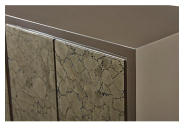

AS SHOWN: GRAPHITE WITH PYRITE

LUMINOUS SERVER BAA3029

THE BAKER LUXE COLLECTION

OPTIONS & FEATURES

STANDARD FINISH(ES): GRAPHITE WITH PYRITE

LACQUERED CASE WITH PYRITE DOOR FRONTS

W	D	H
62IN	17IN	34IN
157.5CM	43.2CM	86.4CM