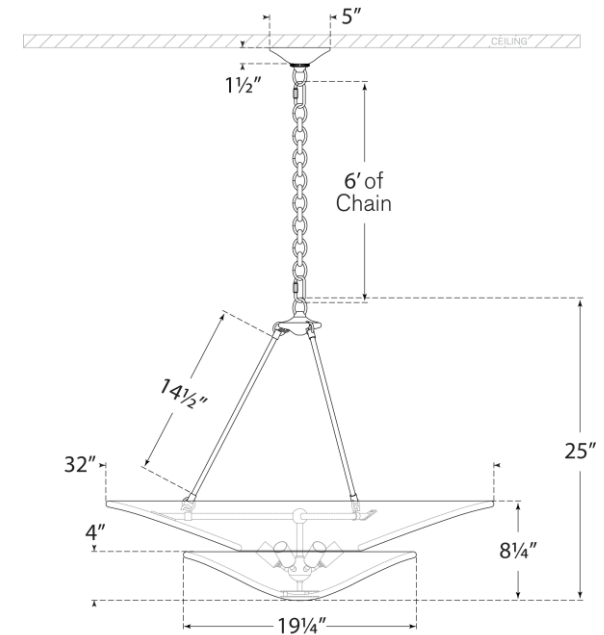

TEAR SHEET

Mollino Large Tiered Chandelier

Item # ARN 5427BZ-PW

Designer: AERIN

Height: 25"

Width: 32"

Canopy: 5" Round

Finishes: BZ, HAB, PN

Shade Treatments: PW

Socket: 6 - E12 Candelabra

Wattage: 6 - 40 B11

Weight: 55 Pounds

Front View