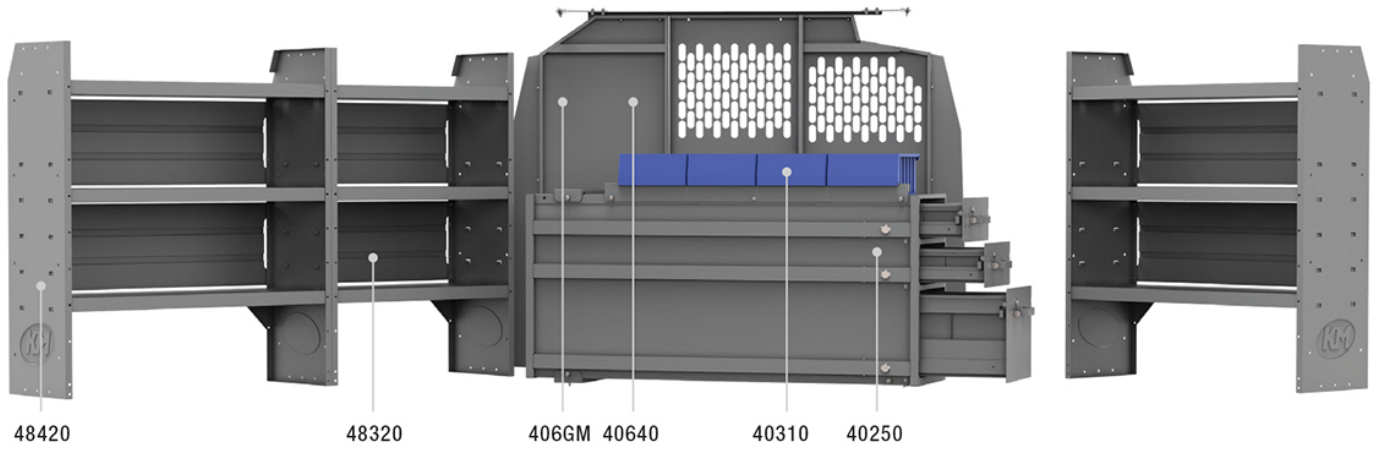

EZ ALL TRADES 46" H SHELVES - GM 135" WB

Part # : 4012C

BUILT TO WORK LIKE YOU DO

Holman Van Interior Packages take the guess work out of where to begin uplifting your cargo van. With our strong easily adjustable shelving, partitions and accessories, our van packages have everything you need to put your van to work. Our professional designers and product engineers have created customized van packages for specific service categories to help you easily outfit a van based on input from experienced industry tradesmen.

- **Strong** - Holman shelves are built to last using the strongest steel and aluminum available.
- **Customizable** - Build and configure your interior your way. With options and accessories, your van will work how you want it to work.
- **Organized** - Nothing is more frustrating than not being able to find what you need. Our interior organizers will keep everything in it's place. Securely.
- **Guaranteed** - Holman Warranty

PACKAGE INCLUDES

ITEM	DESCRIPTION	QTY
40640	Partition - Perforated - Transit & NV Low Roof, GM, Metris	1
48420	Shelf Unit - 42" W x 46" H x 14" D	2
48320	Shelf Unit - 32" W x 46" H x 14" D	1
40250	Drawer Unit - Long Heavy-Duty - 3 Drawers	1
406GM	Partition Wing Kit - GM	1
40311	Small Parts Shelf Bin - 10" W Plastic	4