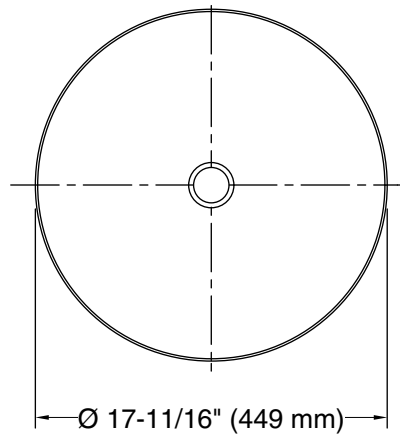

Color tiles intended for reference only.

Color	Code	Description
-------	------	-------------

0

White

Dutchmaster Midnight Floral™ Carillon® Round

Recommended ADA Installation

Technical Information

All product dimensions are nominal.

- Bowl configuration: Single
- Installation: Drop-in
- Bowl area (Only): Diameter: 17-11/16" (449 mm)
Bowl depth: 4" (102 mm)
Water depth: 4" (102 mm)
- Template: 1242827, required, included

Notes

Install this product according to the installation instructions.