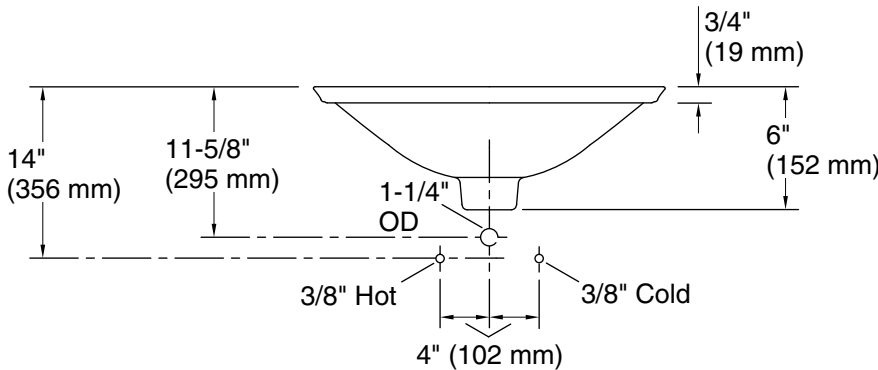

Color tiles intended for reference only.

Color	Code	Description
-------	------	-------------

0

White

Dutchmaster Midnight Floral™ Carillon® Round

Recommended ADA Installation

Technical Information

All product dimensions are nominal.

- Bowl configuration: Single
- Installation: Drop-in
- Bowl area (Only): Diameter: 17-11/16" (449 mm)
Bowl depth: 4" (102 mm)
Water depth: 4" (102 mm)
- Template: 1242827, required, included

Notes

Install this product according to the installation instructions.