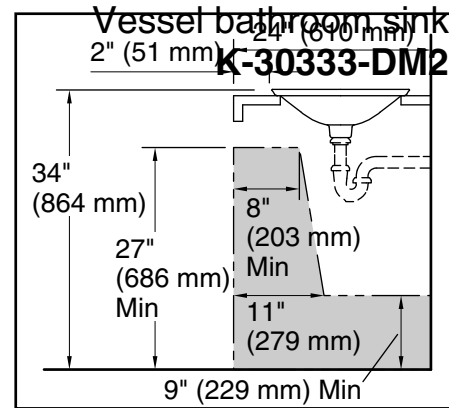

Dutchmaster Midnight Floral™ Carillon® Round

Recommended ADA Installation