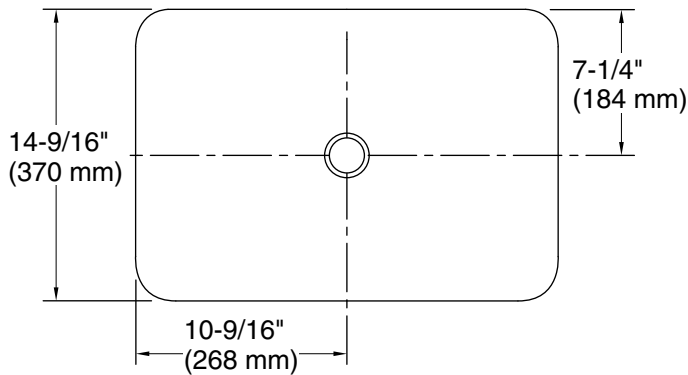

KOHLER®

Dutchmaster Blush Floral™ Carillon® Rectangle

Recommended ADA Installation