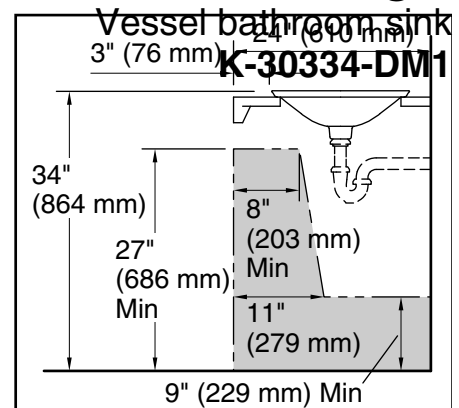

KOHLER®

Dutchmaster Blush Floral™ Carillon® Rectangle

Recommended ADA Installation