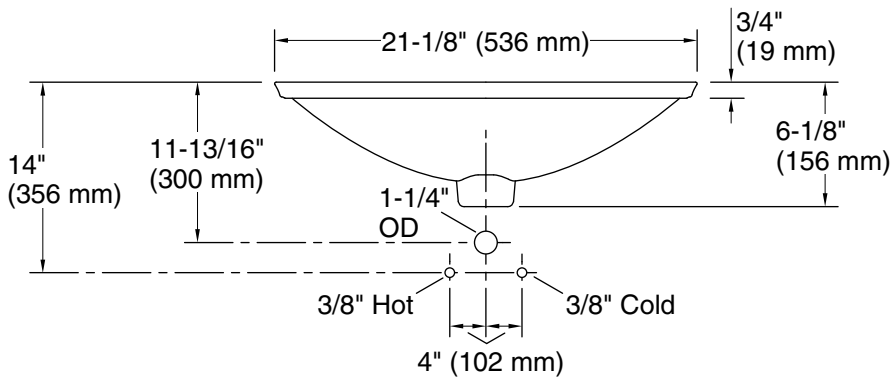

Standard Installation

Technical Information

All product dimensions are nominal.

- Bowl configuration: Single
- Installation: Drop-in
- Bowl area (Only): Length: 21-1/8" (536 mm)
  Width: 14-9/16" (370 mm)
  Bowl depth: 4-1/8" (105 mm)
  Water depth: 4-1/8" (105 mm)
- Template: 1242828, required, included

Notes

Install this product according to the installation instructions.

NOTICE: Countertop manufacturer or cutter must use the current product template available at www.kohler.com, or by calling 1-800-4KOHLER. Kohler Co. is not responsible for cutout errors when the incorrect cutout template is used.

ADA, CSA B651 compliant when installed to the specific requirements of these regulations.