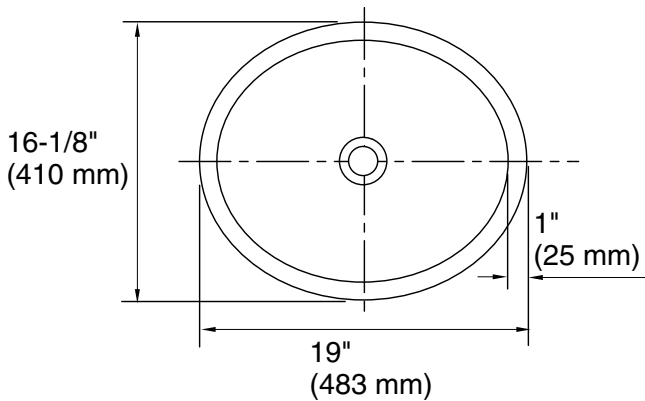

Features

- Bowl-shaped basin with concentric ring styling.
- No faucet holes; requires wall- or counter-mount faucet.
- Glass material provides a strong durable surface that is easy to clean yet visually distinctive.
- Fits standard 14" x 17" (356 x 432 mm) countertop cutout.

Technical Information

All product dimensions are nominal.

- Bowl configuration: Single
 Installation: Under-mount
 Bowl area: Length: 17-3/16" (437 mm)
 Width: 14-3/16" (360 mm)
 Bowl depth: 4-3/4" (121 mm)
 Water depth: 4-3/4" (121 mm)
 Template: 1151001-7, required, included