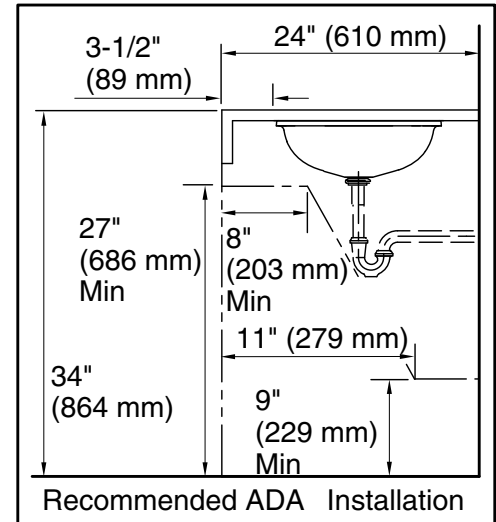

Features

- Bowl-shaped basin with concentric ring styling.
- No faucet holes; requires wall- or counter-mount faucet.
- Glass material provides a strong durable surface that is easy to clean yet visually distinctive.
- Fits standard 14" x 17" (356 x 432 mm) countertop cutout.

Technical Information

All product dimensions are nominal.

- Bowl configuration: Single
 Installation: Under-mount
 Bowl area: Length: 17-3/16" (437 mm)
 Width: 14-3/16" (360 mm)
 Bowl depth: 4-3/4" (121 mm)
 Water depth: 4-3/4" (121 mm)
 Template: 1151001-7, required, included