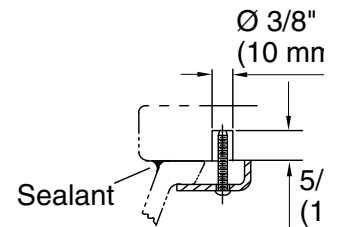

Features

- Bowl-shaped basin with concentric ring styling.
- No faucet holes; requires wall- or counter-mount faucet.
- Glass material provides a strong durable surface that is easy to clean yet visually distinctive.
- Fits standard 14" x 17" (356 x 432 mm) countertop cutout.

Technical Information

All product dimensions are nominal.

- Bowl configuration: Single
 Installation: Under-mount
 Bowl area: Length: 17-3/16" (437 mm)
 Width: 14-3/16" (360 mm)
 Bowl depth: 4-3/4" (121 mm)
 Water depth: 4-3/4" (121 mm)
 Template: 1151001-7, required, included