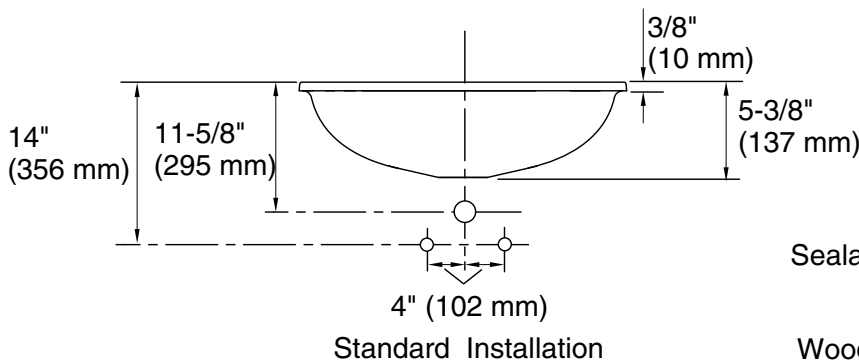

Features

- Bowl-shaped basin with concentric ring styling.
- No faucet holes; requires wall- or counter-mount faucet.
- Glass material provides a strong durable surface that is easy to clean yet visually distinctive.
- Fits standard 14" x 17" (356 x 432 mm) countertop cutout.

Technical Information

All product dimensions are nominal.

- Bowl configuration: Single
 Installation: Under-mount
 Bowl area: Length: 17-3/16" (437 mm)
 Width: 14-3/16" (360 mm)
 Bowl depth: 4-3/4" (121 mm)
 Water depth: 4-3/4" (121 mm)
 Template: 1151001-7, required, included