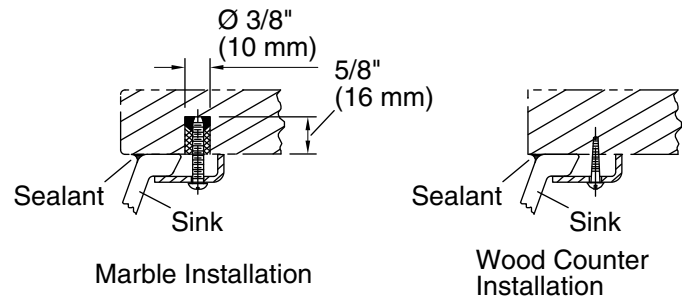

Note: Waterproof unprotected overhang area on the underside of wood counter.