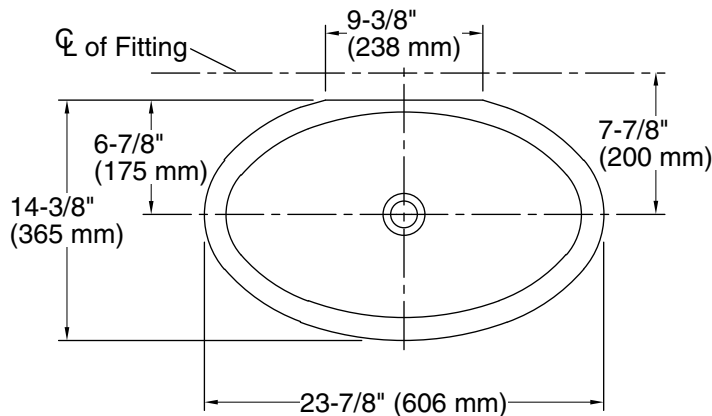

Note: Waterproof unprotected overhang area on the underside of wood counter.