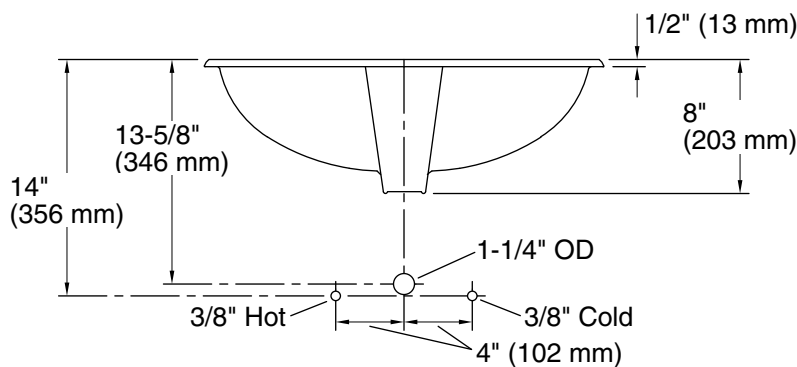

### Technical Information

All product dimensions are nominal.

- Bowl configuration: Single
- Installation: Under-mount
- Bowl area (Only): Length: 21" (533 mm)  
Width: 12" (305 mm)  
Water depth: 4-7/8" (124 mm)
- Drain hole: 1-3/4" (44 mm)
- Template: 1046699-7, required, not included