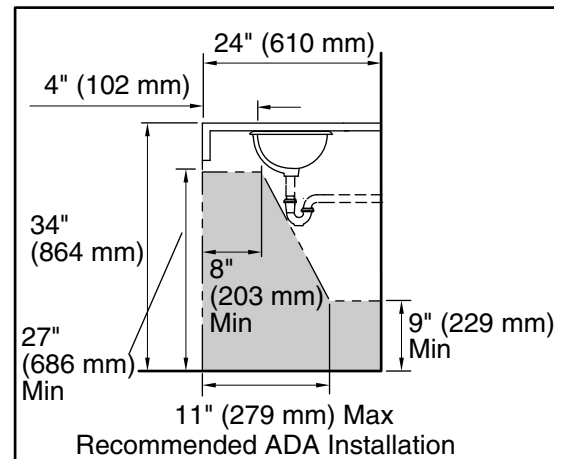

### Technical Information

All product dimensions are nominal.

- Bowl configuration: Single
- Installation: Under-mount
- Bowl area (Only): Length: 21" (533 mm)  
Width: 12" (305 mm)  
Water depth: 4-7/8" (124 mm)
- Drain hole: 1-3/4" (44 mm)
- Template: 1046699-7, required, not included