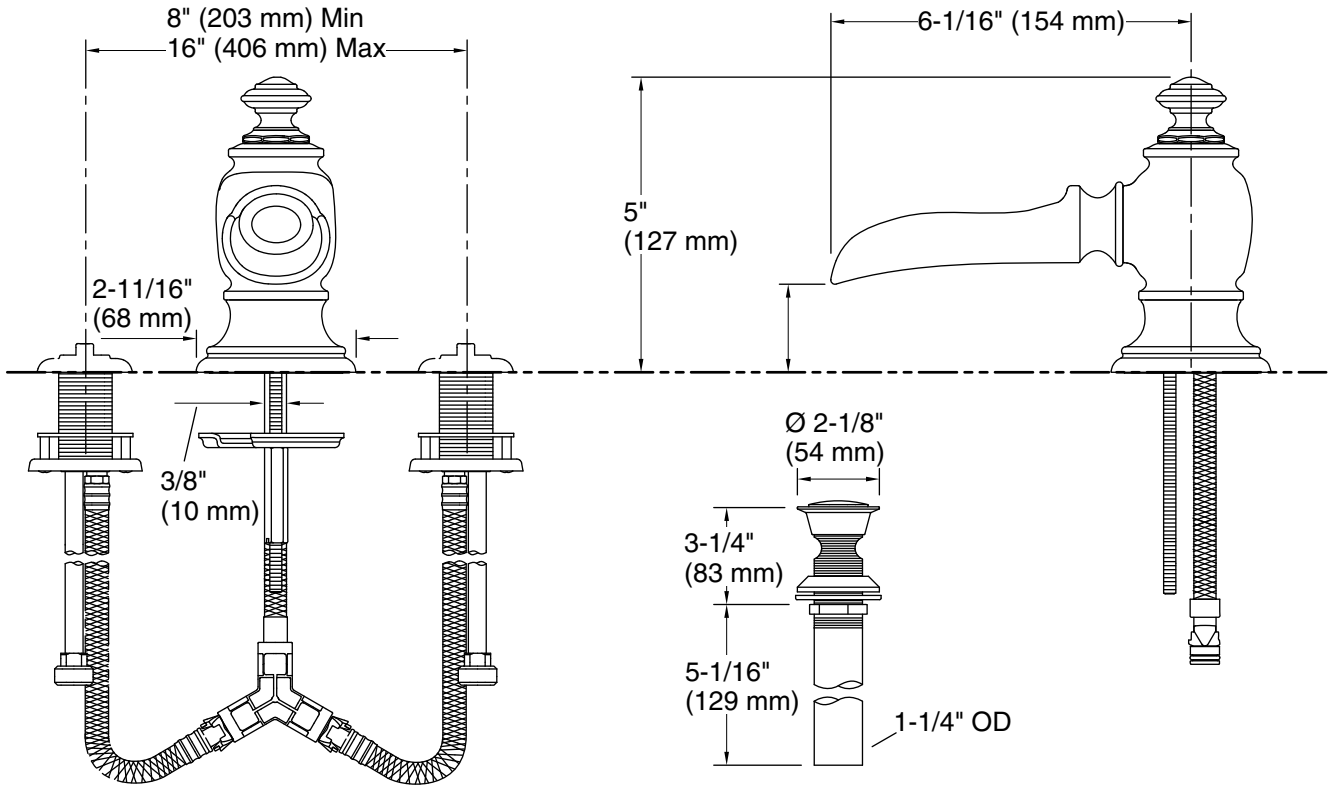

Features

- 6 1/16" spout reach.
- Includes open flume spout and metal touch-activated drain.
- Handles sold separately.
- Coordinate with Artifacts faucets, accessories, and showering components to complete your bathroom.

Technical Information

All product dimensions are nominal.

Faucet:

Flow rate: 1.2 gal/min (4.5 l/min)

Pressure: 60 psi (4.1 bar)

Drain included: Yes

Spout:

Spout reach: 6-1/16" (154 mm)