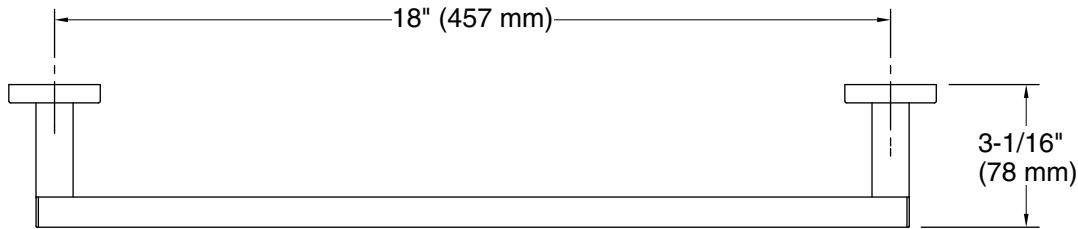

Technical Information

All product dimensions are nominal.

Material: Zinc, Stainless Steel

Notes

Install this product according to the installation instructions.

CAUTION: Risk of personal injury. Do not install these products in any area where they are likely to be used inadvertently as a grab bar or support bar. These products are not designed or intended for use as a grab bar or support bar.