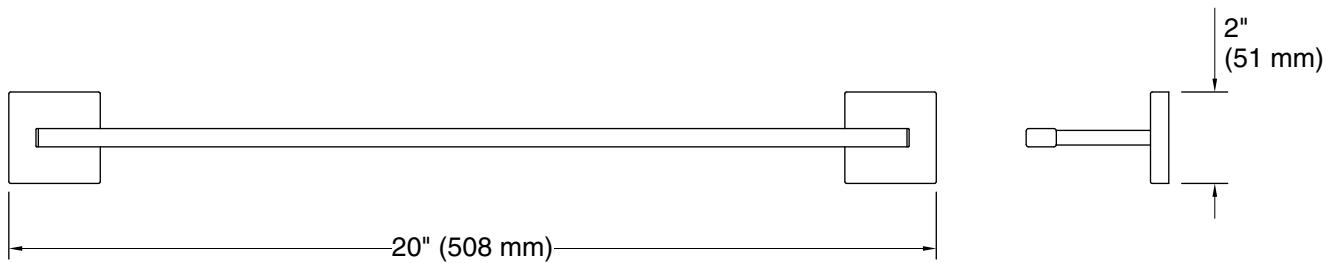

Technical Information

All product dimensions are nominal.

Material: Zinc, Stainless Steel

Notes

Install this product according to the installation instructions.

CAUTION: Risk of personal injury. Do not install these products in any area where they are likely to be used inadvertently as a grab bar or support bar. These products are not designed or intended for use as a grab bar or support bar.