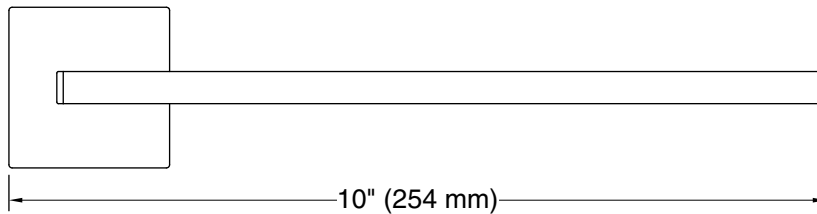

Technical Information

All product dimensions are nominal.

Material: Zinc, Stainless Steel

Notes

Install this product according to the installation instructions.

CAUTION: Risk of personal injury. Do not install these products in any area where they are likely to be used inadvertently as a grab bar or support bar. These products are not designed or intended for use as a grab bar or support bar.