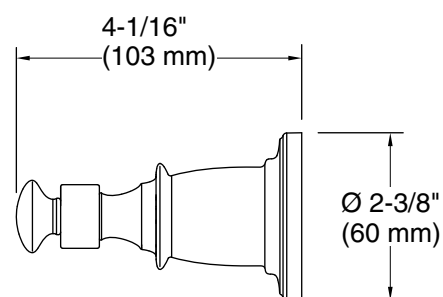

Technical Information

All product dimensions are nominal.

Installation Type: Wall-mount

Material: Zinc, Stainless Steel

Notes

Install this product according to the installation instructions.

CAUTION: Risk of personal injury. Do not install these products in any area where they are likely to be used inadvertently as a grab bar or support bar. These products are not designed or intended for use as a grab bar or support bar.