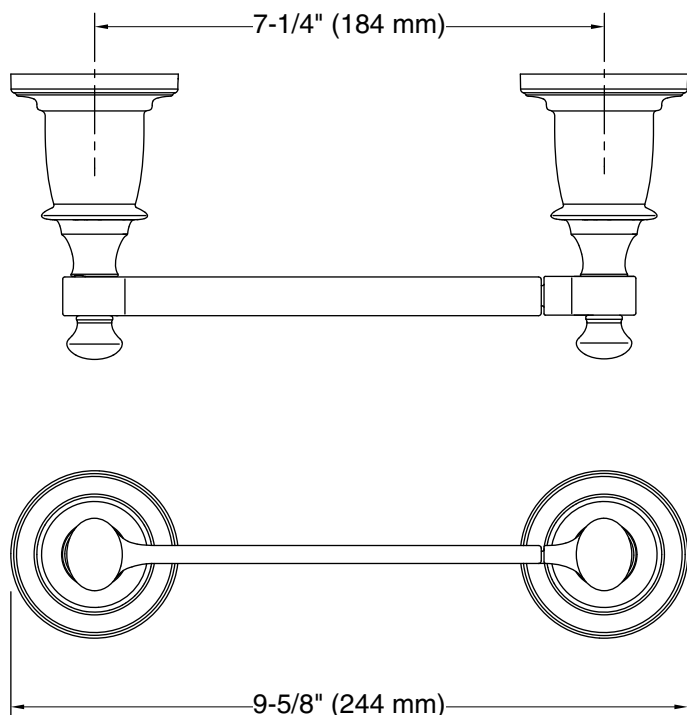

Technical Information

All product dimensions are nominal.

Installation Type: Wall-mount

Material: Zinc, Stainless Steel

Notes

Install this product according to the installation instructions.

CAUTION: Risk of personal injury. Do not install these products in any area where they are likely to be used inadvertently as a grab bar or support bar. These products are not designed or intended for use as a grab bar or support bar.