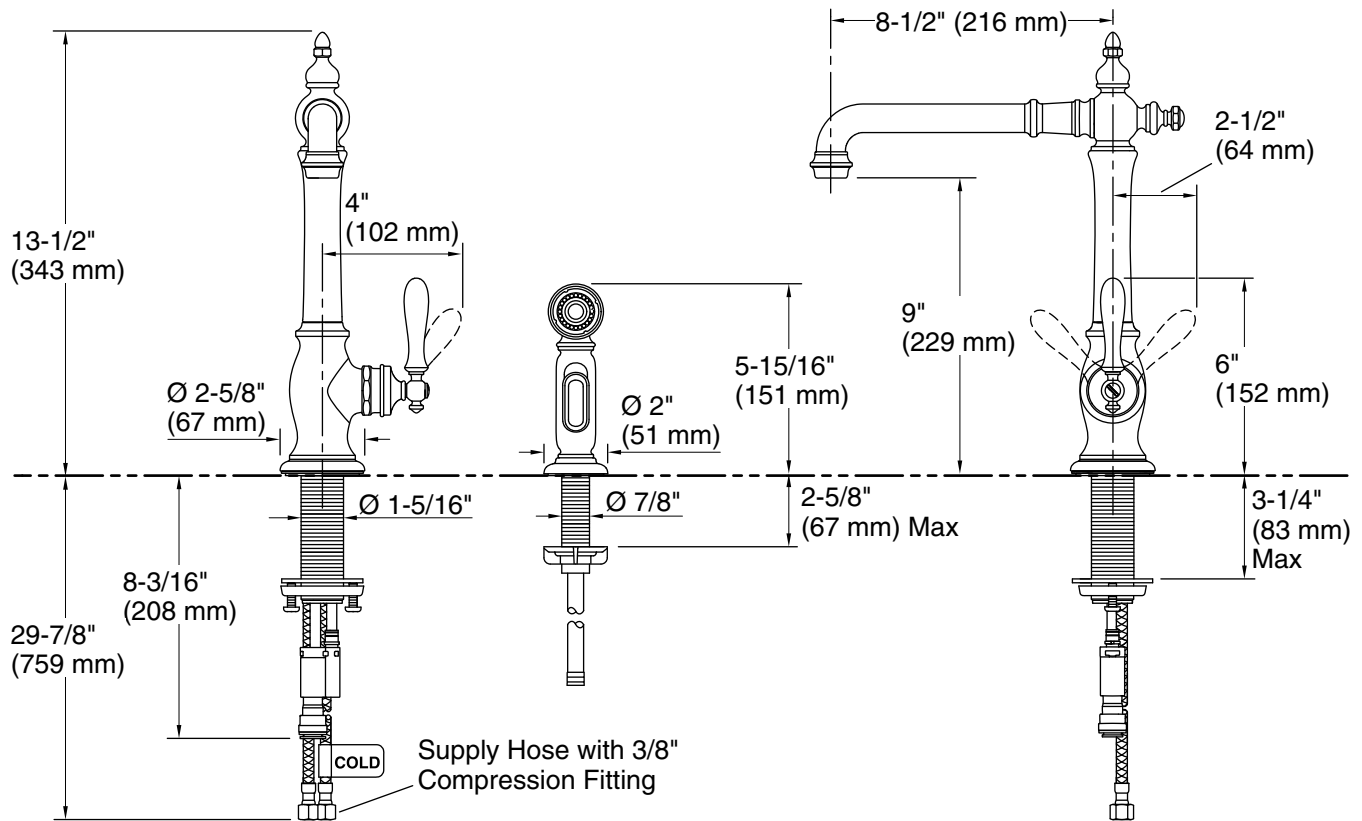

Adapters, Rough-in and Extension Kits

1012715	Range: 3-1/4" (83 mm) - 5-3/8" (137 mm)
1030920	Range: 2-11/16" (68 mm) - 3-3/4" (95 mm)

Recommended Products/Accessories

K-99272 Three-Hole Kitchen Faucet Escutcheon
 K-77685 Single-Cartridge Water Filtration System
 K-77686 Double-Cartridge Water Filtration System
 K-77687 single replacement filter cartridge
 K-77688 Replacement Filter Cartridges, Two-Pack
 K-23723 Faucet cleaner

Technical Information

All product dimensions are nominal.

Spout:

Spout reach: 8-1/2" (216 mm)

Notes

Install this product according to the installation guide.

ADA complaint for faucet handles only.

ADA, CSA B651 compliant when installed to the specific requirements of these regulations.