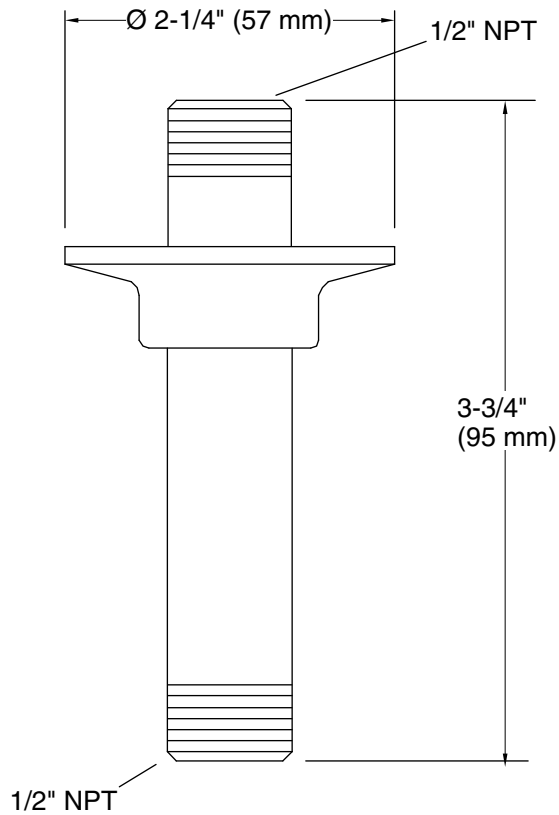

KOHLER® Faucets 3" ceiling-mount single-function rainhead arm & flange **K-7396**

Features

- ½" NPT connections.
- Includes flange.
- 3" (76 mm) straight shower arm.

Material

- Brass.
- KOHLER finishes resist corrosion and tarnishing.

THE BOLD LOOK
OF **KOHLER**®

KOHLER Faucets 3" ceiling-mount single-function rainhead arm & flange
K-7396

Technical Information

All product dimensions are nominal.

Notes

Install this product according to the installation instructions.