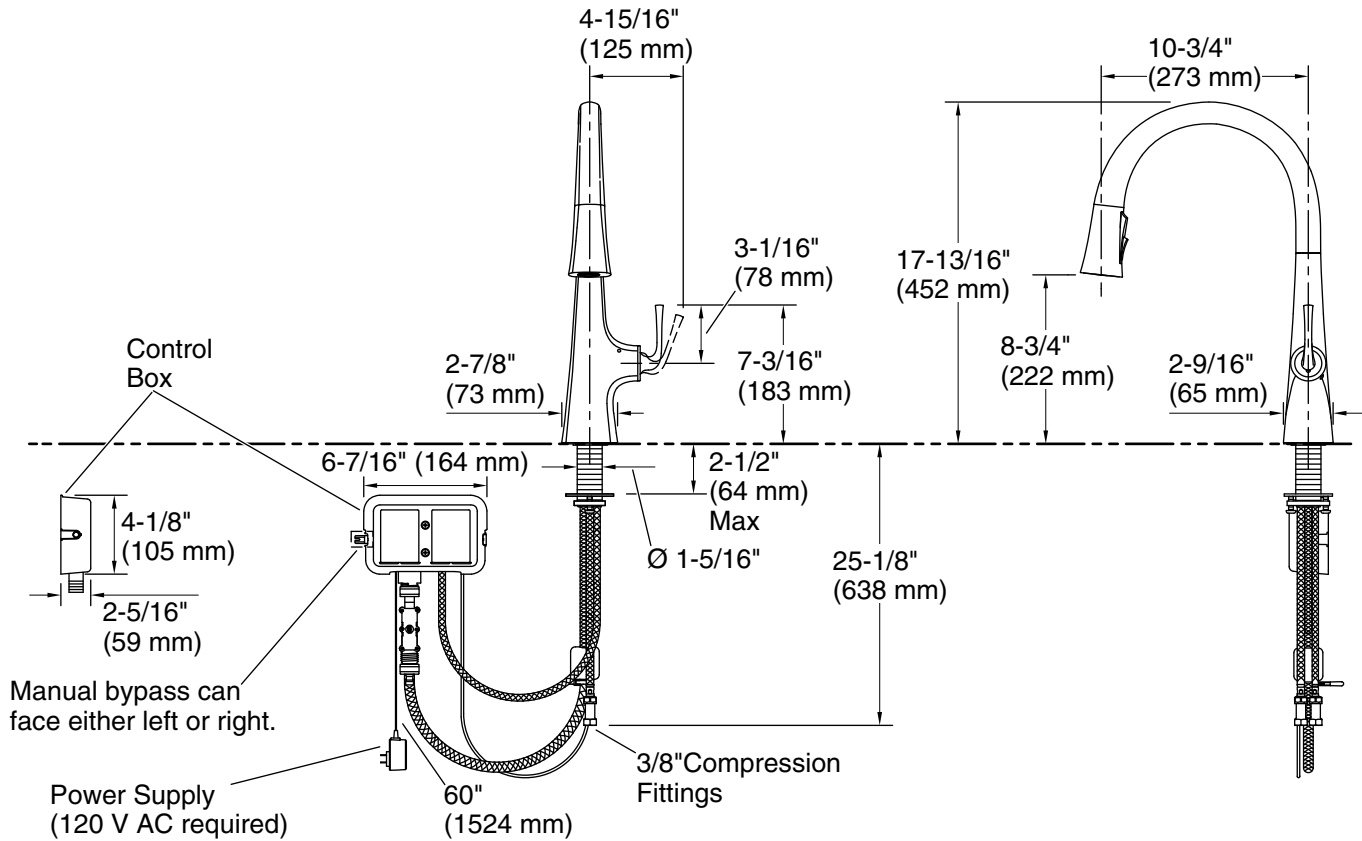

Technical Information

All product dimensions are nominal.

Power source: Plug - AC, not included

Drain included: No

Spout:

Spout reach: 10-3/4" (273 mm)

Notes

Install this product according to the installation instructions.