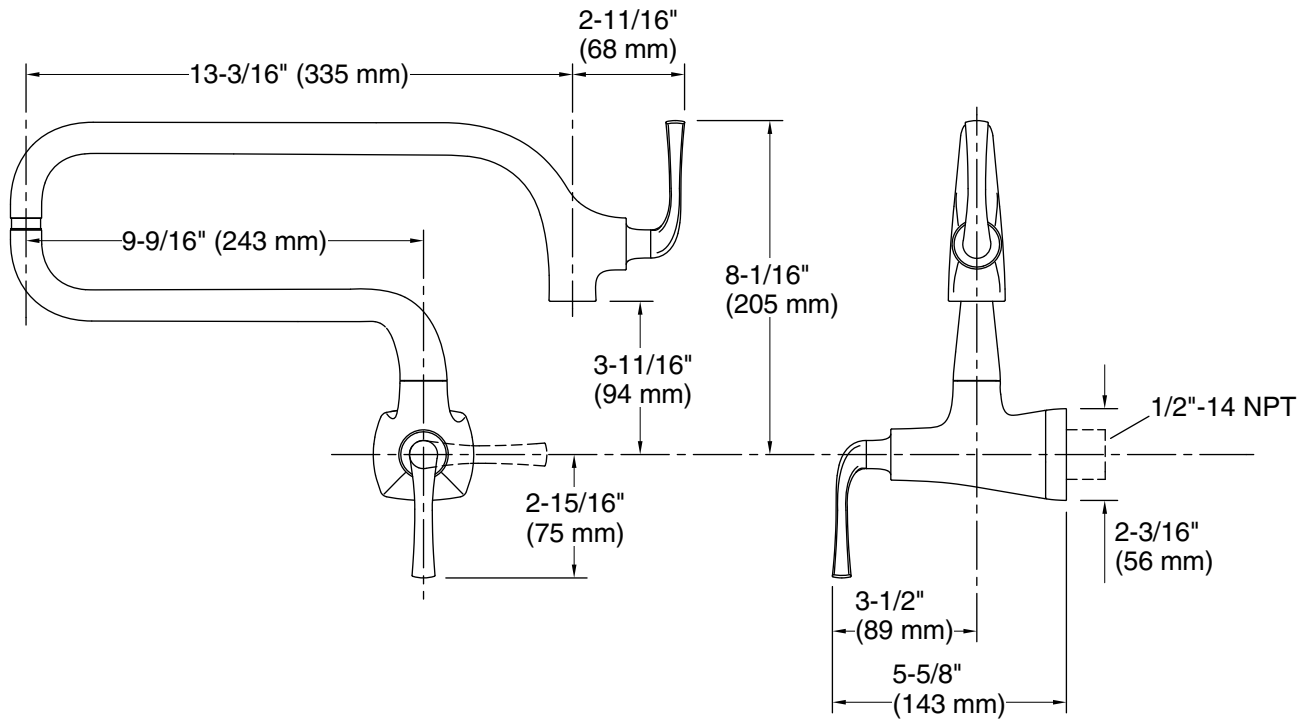

Features

- Articulating spout with 360° rotation offers superior clearance for filling pots on cooktops and ranges.
- 22-3/4 (578 mm) swing spout reach.
- 3.2 gpm (12.1 l/min) flow rate at 60 psi (4.14 bar).
- Single lever handle with main lever shutoff.
- KOHLER ceramic disc valves exceed industry longevity standards for a lifetime of durable performance.

Technical Information

All product dimensions are nominal.

Faucet:

Flow rate: 3.2 gal/min (12.1 l/min)

Pressure: 60 psi (4.1 bar)

Drain included: No

Spout:

Spout reach: 22-3/4" (578 mm)