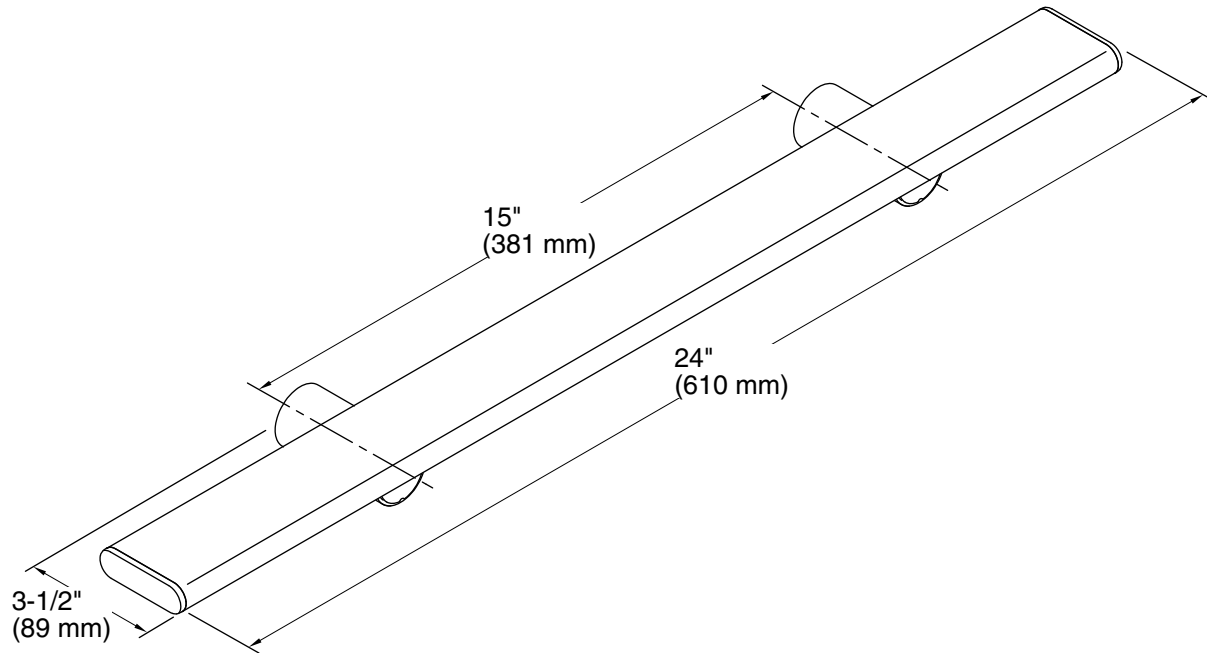

Technical Information

All product dimensions are nominal.

Material: Anodized Aluminum

Notes

Install this product according to the installation guide.

Requires 2x4 backing to be installed.