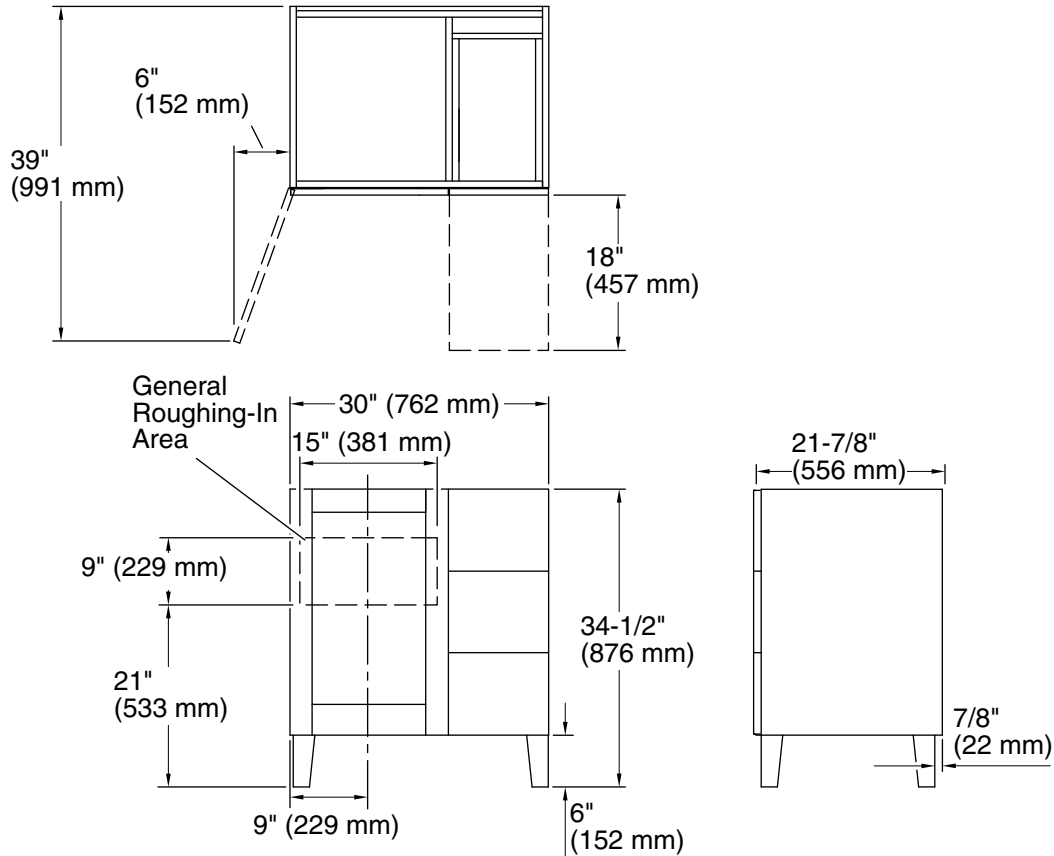

Technical Information

All product dimensions are nominal.

Vanity type: Standard

Notes

Install this product according to the installation guide.

Decorative cabinet hardware is not supplied. Refer to the KOHLER bath accessories line for recommended cabinet hardware to complement your vanity.

Select the type of fastener based upon the wall material. Two 250 lb (113.4 kg) minimum load bearing fasteners are recommended.