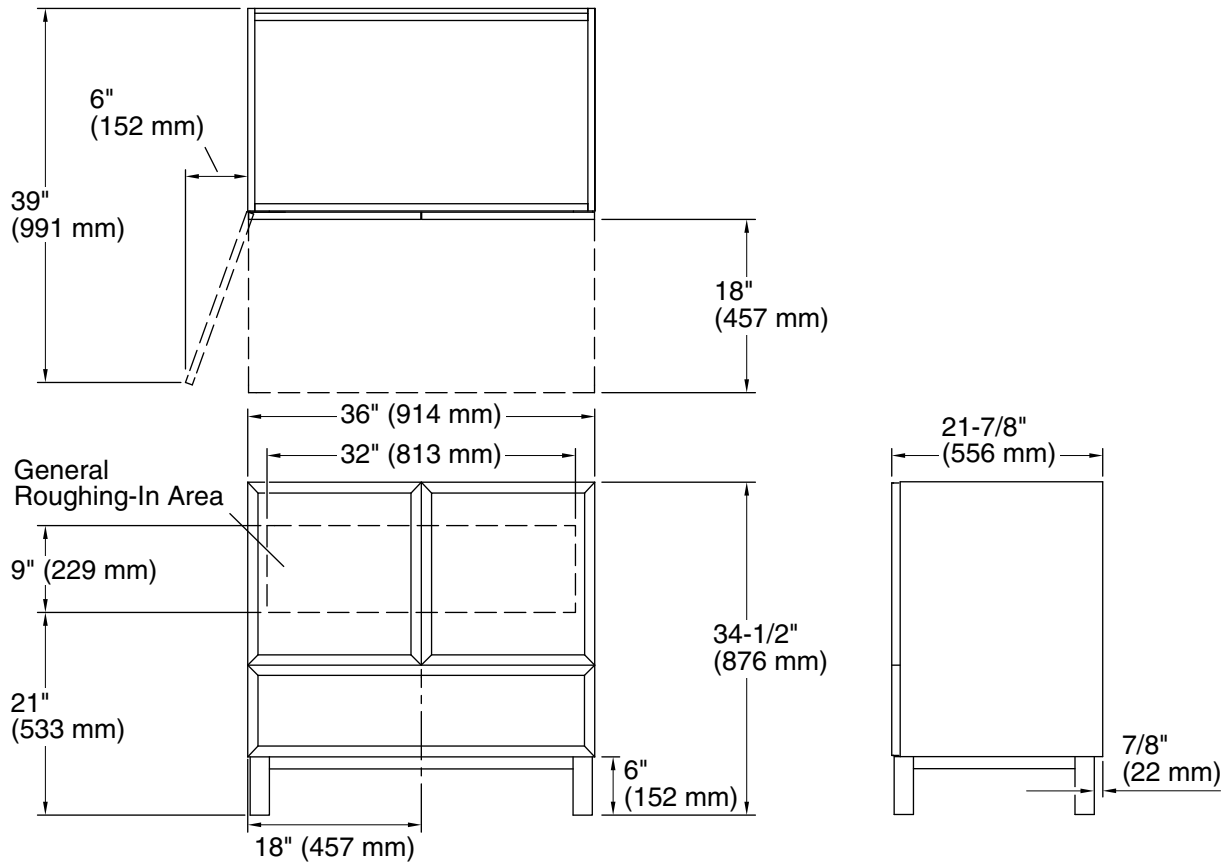

Features

- Catalyzed conversion varnish provides a durable moisture-resistant finish.
- Two doors and one drawer.
- Frameless construction with full-overlay doors and drawer.
- Three-way adjustable slow-close door hinges with 110° opening capability for easy cabinet access.
- Full-extension 18" (457 mm) depth drawer with soft-close undermount slides for smooth opening.
- Solid wood drawer with dovetail construction.
- Legs offer the polished look of furniture in the bathroom.
- Coordinates with the K-99685 Jacquard ring pull (sold separately).
- Combines with Ceramic/Impressions®, Solid/Expressions®, and Iron/Impressions® vanity tops (sold separately) for a complete vanity.
- Customize your storage with optional accessories such as shelves, trays, drawer dividers, and medicine cabinets (sold separately).

Color tiles intended for reference only.

Color	Code	Description
	1WA	Linen White
	1WH	Woolen Oak
	1WC	Felt Grey

Technical Information

All product dimensions are nominal.

Vanity type: Standard

Notes

Install this product according to the installation guide.