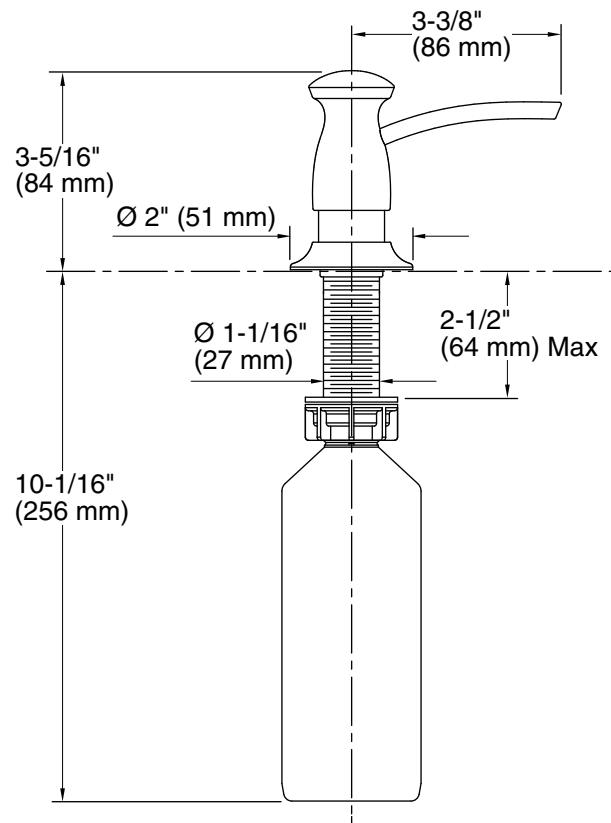

Features

- Holds up to 16 ounces of soap or lotion; refillable from top.
- May be installed in predrilled sink holes or surfaces up to 2" thick.
- Clamshell packed.
- Coordinates with transitional-style faucets.

Technical Information

All product dimensions are nominal.

Material: Brass

Notes

Install this product according to the installation guide.