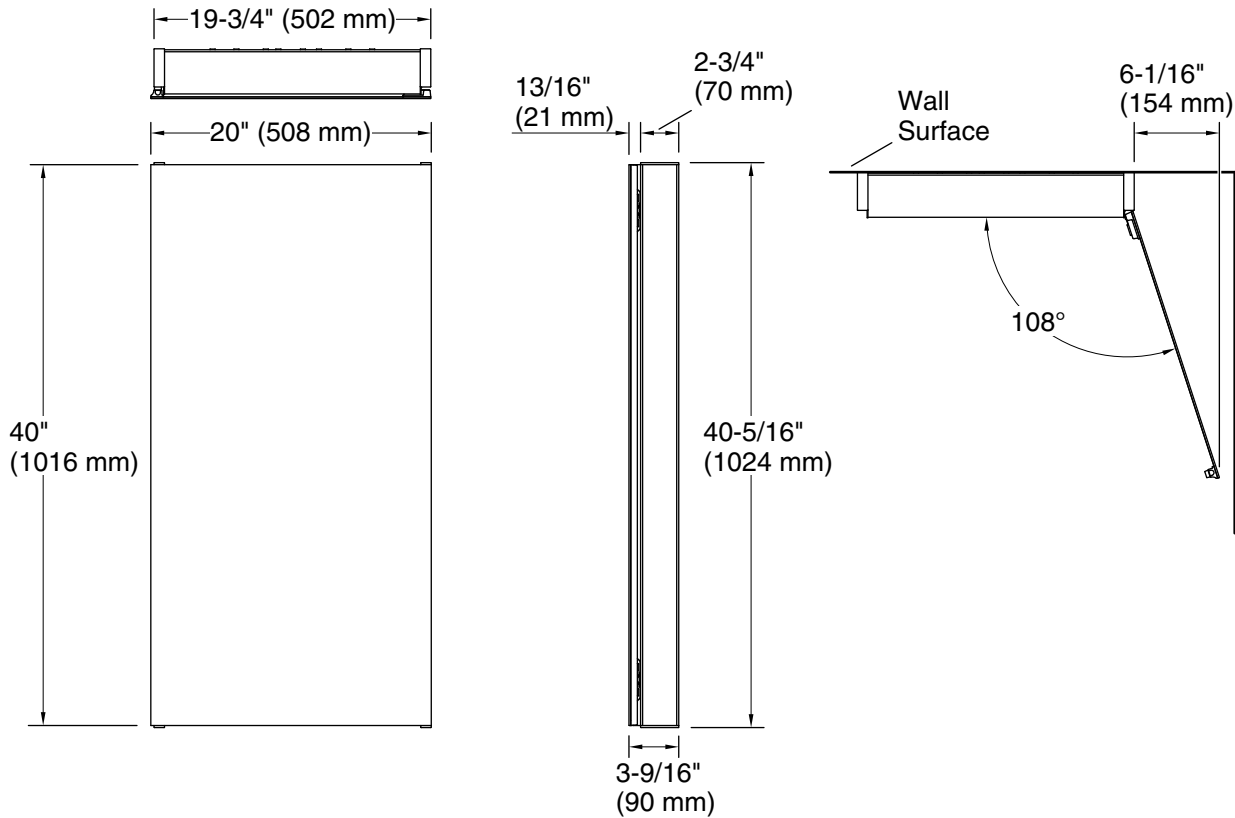

### Technical Information

All product dimensions are nominal.

Vanity type: Wall-mount

### Notes

Install this product according to the installation instructions.

When determining the height of the cabinet, ensure the mirrored door will clear all obstacles (such as a faucet). A minimum distance of 3" (76 mm) is required.