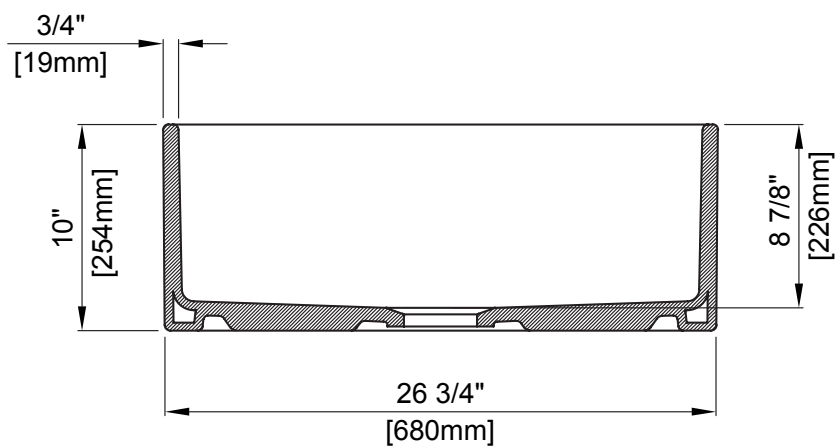

NOTES:

Refer to installation instructions supplied with kitchen sink for undermount, countertop or above counter custom installations.

Due to the fireclay process, dimensions may vary. Please use the actual sink that you will be installing in order to determine the cutout dimensions for your countertop.

CAUTION: Sink is heavy! Installer must provide adequate reinforcement for all load-bearing supports in accordance with installation instructions supplied with kitchen sink.

Fittings not included with fixture and must be ordered separately.

IMPORTANT: Dimensions of fixtures are nominal and may vary within the range of tolerance established by ANSI standards. These measurements are subject to change or cancellation. No responsibility is assumed for use of superseded or voided pages.