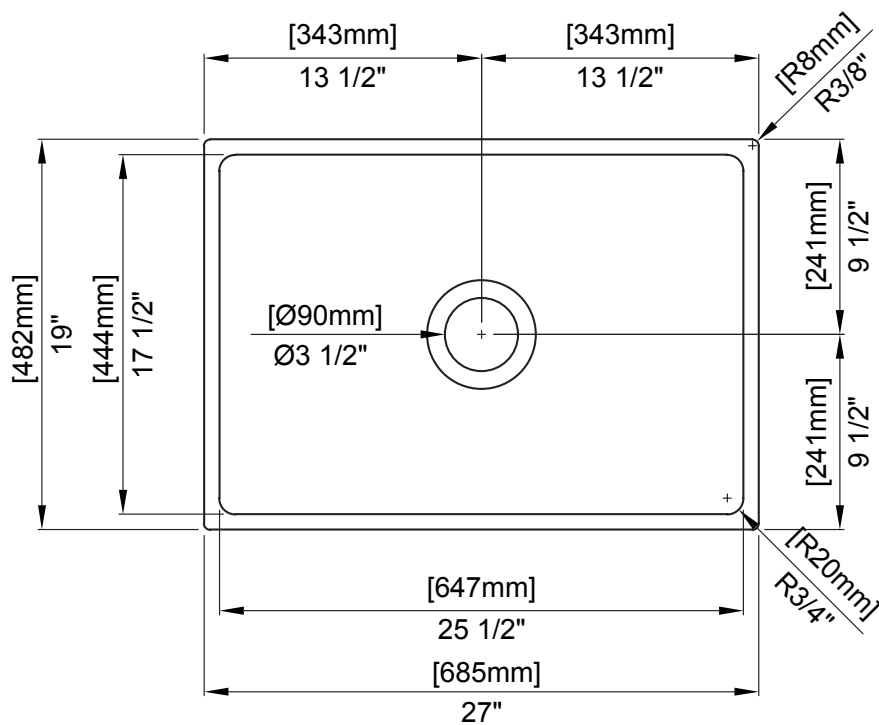

NOTES:

Refer to installation instructions supplied with kitchen sink for undermount, countertop or above counter custom installations.

Due to the fireclay process, dimensions may vary. Please use the actual sink that you will be installing in order to determine the cutout dimensions for your countertop.

CAUTION: Sink is heavy! Installer must provide adequate reinforcement for all load-bearing supports in accordance with installation instructions supplied with kitchen sink.

Fittings not included with fixture and must be ordered separately.

IMPORTANT: Dimensions of fixtures are nominal and may vary within the range of tolerance established by ANSI standards. These measurements are subject to change or cancellation. No responsibility is assumed for use of superseded or voided pages.